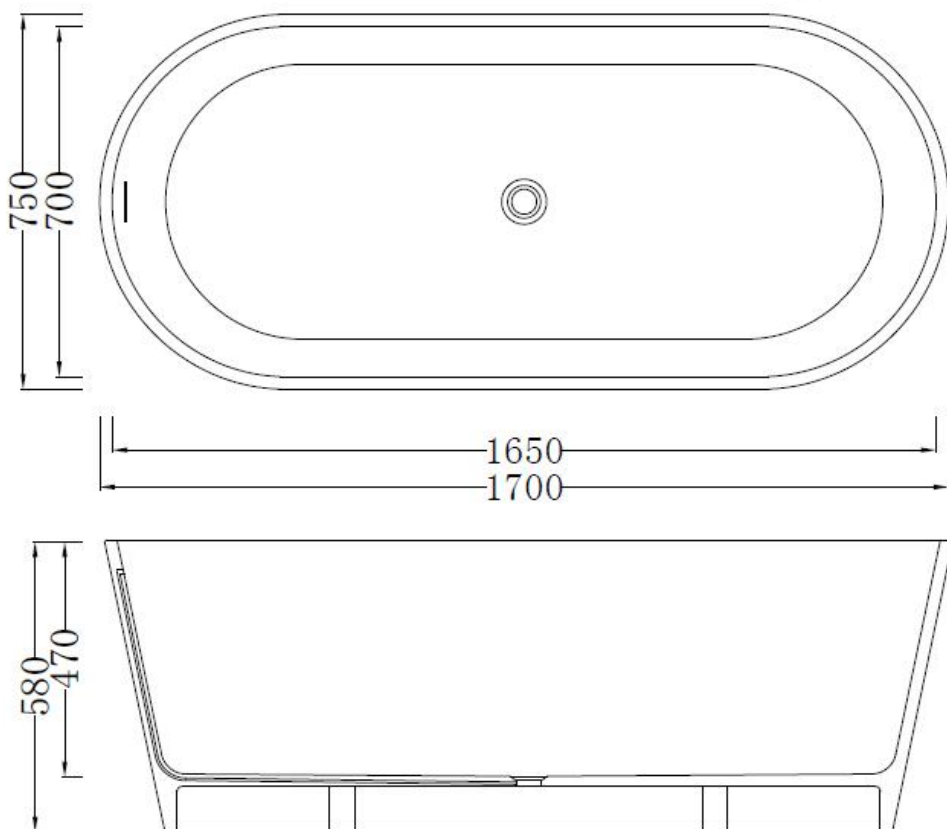

moda

Code: B-174b

Material: Isostone - 70% Limestone Composite

Size: W 1700 x D 750 x H 580 mm

Warranty: 10 Years

Features:

- Freestanding Bath
- Smooth matt white finish (gloss by custom order)
- Italian Design & Engineering
- Solid Material
- Suits 40mm waste
- Scratch and Stain resistance
- Repairable Material
- Australian Standard (SAI)
AS/NZS 3718:2003

AVA

Specifications:

- Crate size:
W 1830 x D 880 x H 790 mm
- Gross Weight: 214Kg

WaterMark
LIC: WMKA00381
SAI GLOBAL

Australian
Standard

ACS

DESIGNER BATHROOMS

1300 898 889