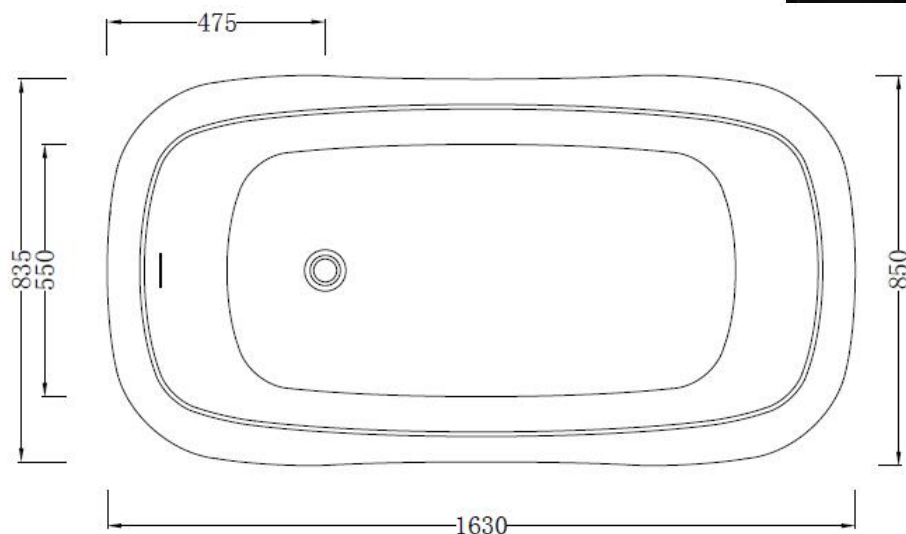

moda

Code: B-175

Material: Isostone - 70% Limestone Composite

Size: W 1630 x D 835 x H 600 mm

Warranty: 10 Years

Features:

- Freestanding Bath
- Smooth matt white finish (gloss by custom order)
- Italian Design & Engineering
- Solid Material
- Suits 40mm waste
- Scratch and Stain resistance
- Repairable Material
- Australian Standard (SAI)
AS/NZS 3718:2003

CHARLOTTE

Specifications:

- Crate size:
W 1760 x D 980 x H 810 mm
- Gross Weight: 230Kg

WaterMark
LIC: WMKA00381
SAI GLOBAL

Australian
Standard

ACS

DESIGNER BATHROOMS

1300 898 889