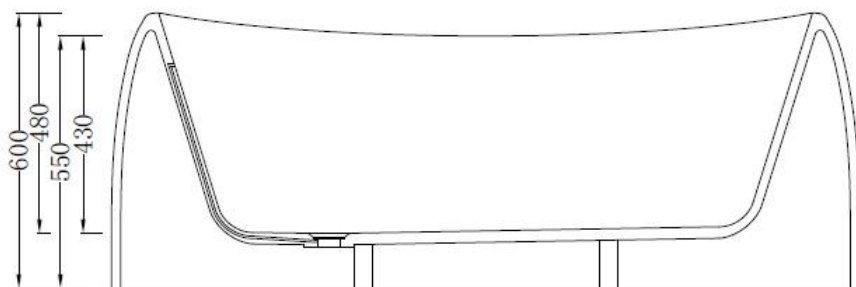

moda

Code: B-175

Material: Isostone - 70% Limestone Composite

Size: W 1630 x D 835 x H 600 mm

Warranty: 10 Years

Features:

- Freestanding Bath
- Smooth matt white finish (gloss by custom order)
- Italian Design & Engineering
- Solid Material
- Suits 40mm waste
- Scratch and Stain resistance
- Repairable Material
- Australian Standard (SAI)
AS/NZS 3718:2003

CHARLOTTE

Specifications:

- Crate size:
W 1760 x D 980 x H 810 mm
- Gross Weight: 230Kg

WaterMark
LIC: WMKA00381
SAI GLOBAL

Australian
Standard

ACS

DESIGNER BATHROOMS

1300 898 889