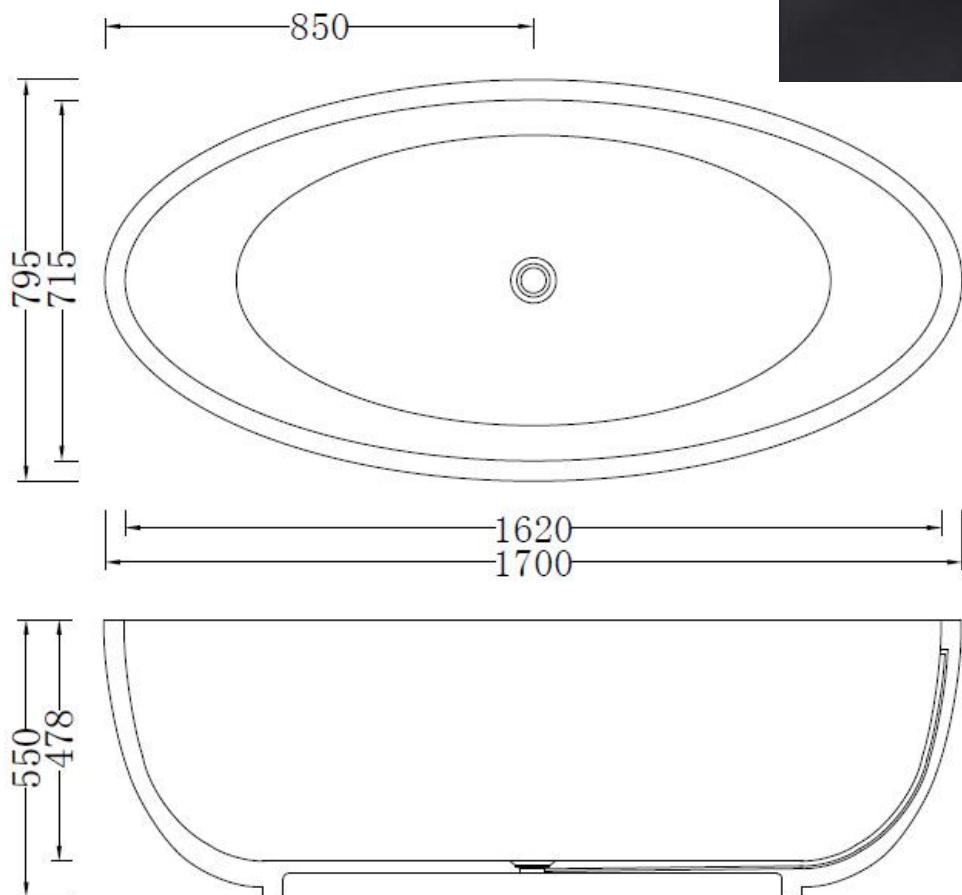

moda

Code: B-178

Material: Isostone - 70% Limestone Composite

Size: W 1700 x D 795 x H 550 mm

Warranty: 10 Years

Features:

- Freestanding Bath
- Smooth matt white finish (gloss by custom order)
- Italian Design & Engineering
- Solid Material
- Suits 40mm waste
- Scratch and Stain resistance
- Repairable Material
- Australian Standard (SAI)
AS/NZS 3718:2003

OLIVIA

Specifications:

- Crate size:
W 1830 x D 925 x H 760 mm
- Gross Weight: 206Kg

WaterMark
LIC. WMKA00381
SAI GLOBAL

Australian
Standard

ACS

DESIGNER BATHROOMS

1300 898 889