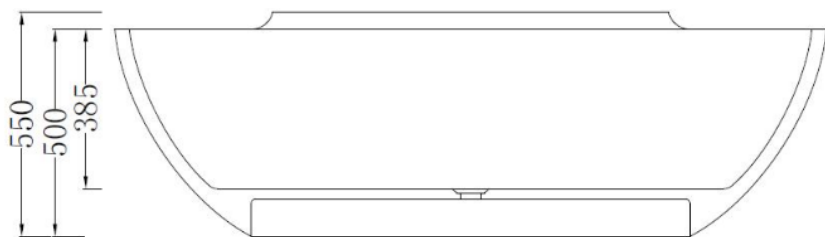

moda

Code: B-183

Material: Isostone - 70% Limestone Composite

Size: W 1700 x D 795 x H 550 mm

Warranty: 10 Years

Features:

- Freestanding Bath
- Smooth matt white finish (gloss by custom order)
- Italian Design & Engineering
- Solid Material
- Suits 40mm waste
- Scratch and Stain resistance
- Repairable Material
- Australian Standard (SAI)
AS/NZS 3718:2003

NINA

Specifications:

- Crate size:
W 1845 x D 1120 x H 760 mm
- Gross Weight: 244.5Kg

WaterMark
LIC: WMKA00381
SAI GLOBAL

Australian
Standard

ACS

DESIGNER BATHROOMS

1300 898 889