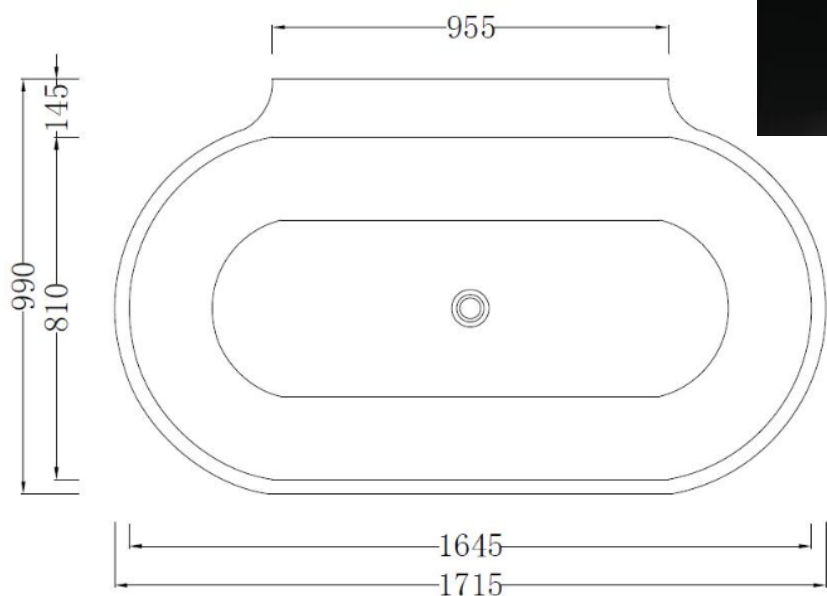

moda

Code: B-183

Material: Isostone - 70% Limestone Composite

Size: W 1700 x D 795 x H 550 mm

Warranty: 10 Years

Features:

- Freestanding Bath
- Smooth matt white finish (gloss by custom order)
- Italian Design & Engineering
- Solid Material
- Suits 40mm waste
- Scratch and Stain resistance
- Repairable Material
- Australian Standard (SAI)
AS/NZS 3718:2003

NINA

Specifications:

- Crate size:
W 1845 x D 1120 x H 760 mm
- Gross Weight: 244.5Kg

WaterMark
LIC: WMKA00381
SAI GLOBAL

Australian
Standard

ACS

DESIGNER BATHROOMS

1300 898 889