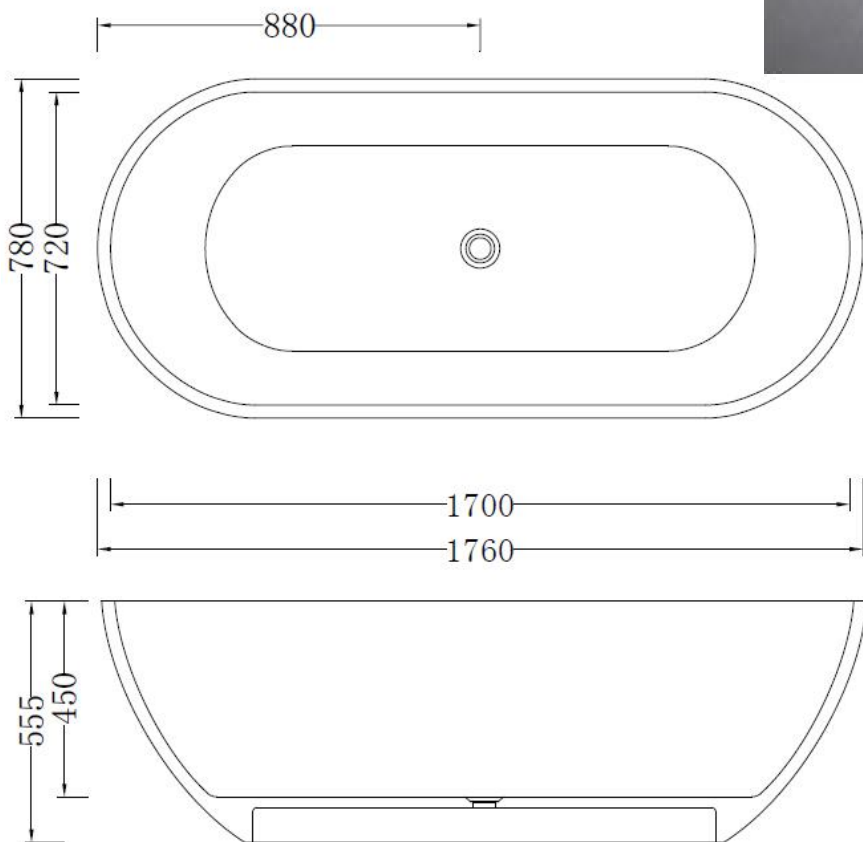

moda

Code: B-188a

Material: Isostone - 70% Limestone Composite

Size: W 1760 x D 780 x H 555 mm

Warranty: 10 Years

Features:

- Freestanding Bath
- Smooth matt white finish (gloss by custom order)
- Italian Design & Engineering
- Solid Material (**All White only**)
- Suits 40mm waste
- Scratch and Stain resistance
- Repairable Material
- Australian Standard (SAI)
AS/NZS 3718:2003

RONDA

Specifications:

- Crate size:
W 1890 x D 910 x H 765 mm
- Gross Weight: 200.5Kg

WaterMark
LIC. WMKA00381
SAI GLOBAL

Australian
Standard

ACS

DESIGNER BATHROOMS

1300 898 889