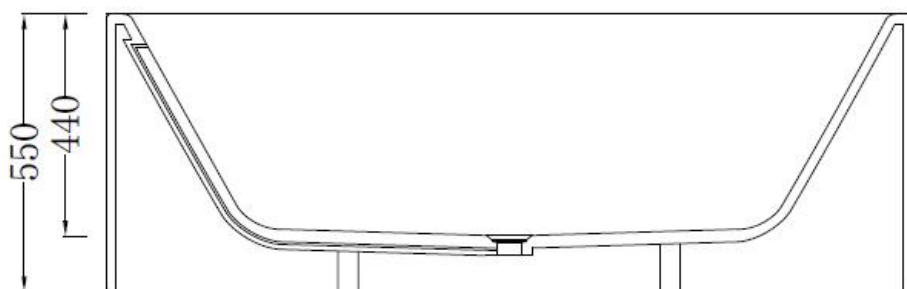

moda

Code: B-192a

Material: Isostone - 70% Limestone Composite

Size: W 1600 x D 740 x H 550 mm

Warranty: 10 Years

Features:

- Freestanding Bath
- Smooth matt white finish (gloss by custom order)
- Italian Design & Engineering
- Solid Material (**All White only**)
- Suits 40mm waste
- Scratch and Stain resistance
- Repairable Material
- Australian Standard (SAI)
AS/NZS 3718:2003

AMELIE

Specifications:

- Crate size:
W 1730 x D 870 x H 760 mm
- Gross Weight: 225Kg

WaterMark
LIC WMKA00381
SAI GLOBAL

Australian
Standard

ACS

DESIGNER BATHROOMS

1300 898 889