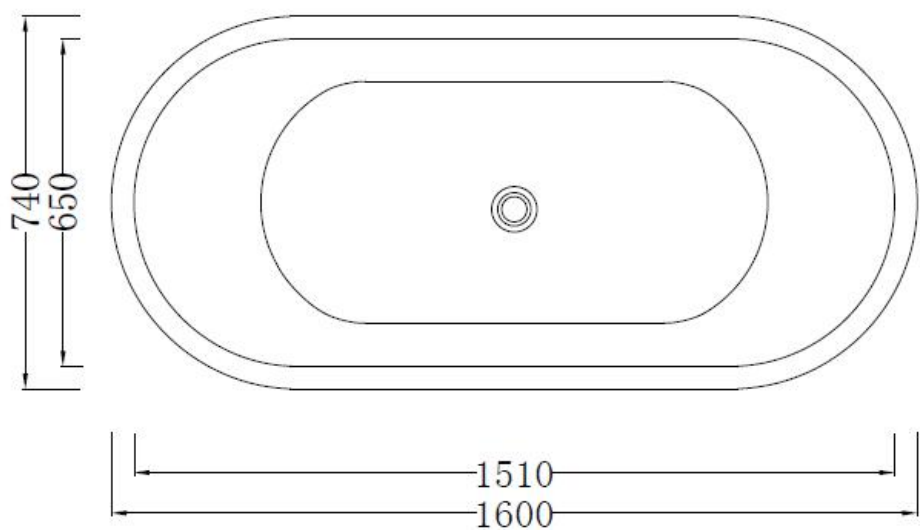

moda

Code: B-192a

Material: Isostone - 70% Limestone Composite

Size: W 1600 x D 740 x H 550 mm

Warranty: 10 Years

Features:

- Freestanding Bath
- Smooth matt white finish (gloss by custom order)
- Italian Design & Engineering
- Solid Material (**All White only**)
- Suits 40mm waste
- Scratch and Stain resistance
- Repairable Material
- Australian Standard (SAI)
AS/NZS 3718:2003

AMELIE

Specifications:

- Crate size:
W 1730 x D 870 x H 760 mm
- Gross Weight: 225Kg

WaterMark
LIC WMKA00381
SAI GLOBAL

Australian
Standard

ACS

DESIGNER BATHROOMS

1300 898 889