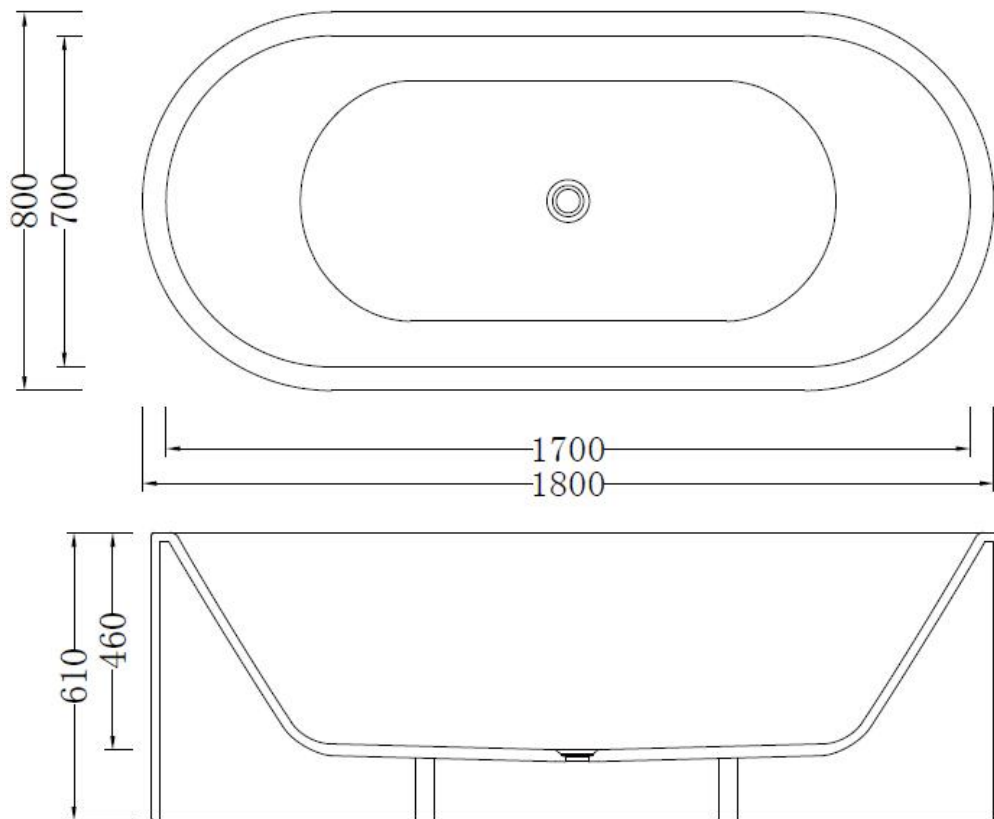

moda

Code: B-192b

Material: Isostone - 70% Limestone Composite

Size: W 1800 x D 800 x H 610 mm

Warranty: 10 Years

Features:

- Freestanding Bath
- Smooth matt white finish (gloss by custom order)
- Italian Design & Engineering
- Solid Material (**All White only**)
- Suits 40mm waste
- Scratch and Stain resistance
- Repairable Material
- Australian Standard (SAI)
AS/NZS 3718:2003

AMELIE

Specifications:

- Crate size:
W 1930 x D 930 x H 820 mm
- Gross Weight: 230Kg

WaterMark
LIC: WMKA00381
SAI GLOBAL

Australian
Standard

ACS

DESIGNER BATHROOMS

1300 898 889