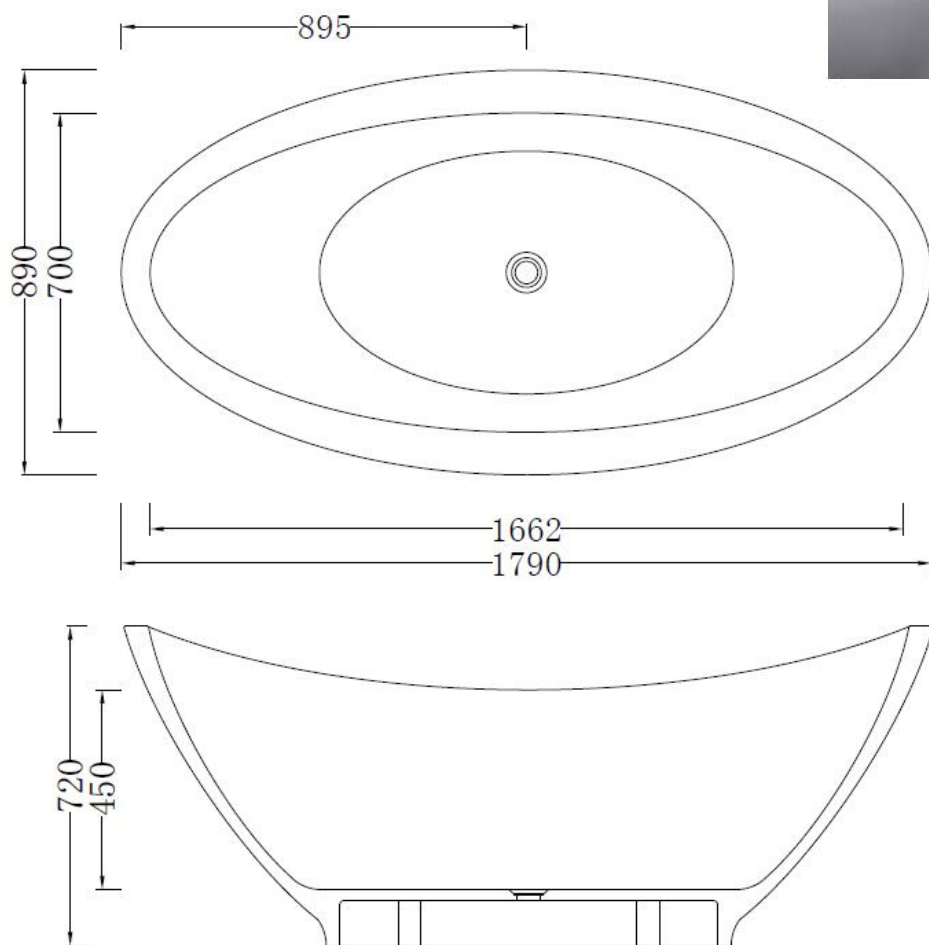

## Code: B-195

**Material:** Isostone - 70% Limestone Composite

**Size:** W 1790 x D 890 x H 720 mm

**Warranty:** 10 Years

### Specifications:

- Crate size:  
W 1920 x D 1020 x H 915 mm
- Gross Weight: 272Kg

WaterMark  
LIC WMKA00381  
SAI GLOBAL

Australian  
Standard