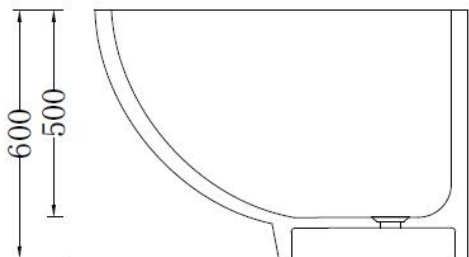

## Code: B-198

**Material:** Isostone - 70% Limestone Composite

**Size:** W 1850 x D 900 x H 600 mm

**Warranty:** 10 Years

### Specifications:

- Crate size:  
W 1980 x D 1030 x H 810 mm
- Gross Weight: 288.5Kg

WaterMark  
LIC: WMKA00381  
SAI GLOBAL

Australian  
Standard