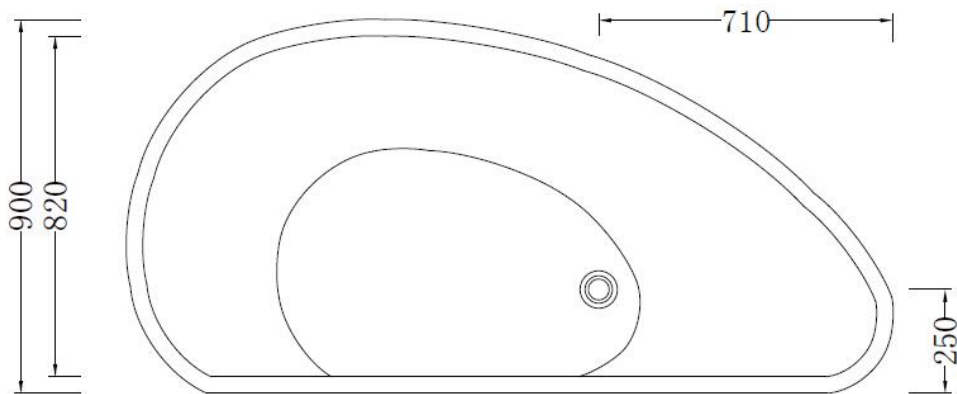

## Code: B-198

**Material:** Isostone - 70% Limestone Composite

**Size:** W 1850 x D 900 x H 600 mm

**Warranty:** 10 Years

### Specifications:

- Crate size:  
W 1980 x D 1030 x H 810 mm
- Gross Weight: 288.5Kg

WaterMark  
LIC: WMKA00381  
SAI GLOBAL

Australian  
Standard