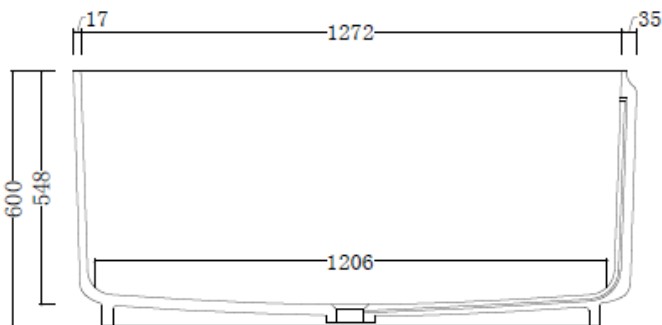

moda

Code: B-199

Material: Isostone - 70% Limestone Composite

Size: W 1300 x D 1324 x H 600 mm

Warranty: 10 Years

Features:

- Freestanding Bath
- Smooth matt white finish (gloss by custom order)
- Italian Design & Engineering
- Solid Material (**All White only**)
- Suits 40mm waste
- Scratch and Stain resistance
- Repairable Material
- Australian Standard (SAI)
AS/NZS 3718:2003

JANA

Specifications:

- Crate size:
W 1430 x D 1455 x H 810 mm
- Gross Weight: 257Kg

WaterMark
LIC: WMKA00381
SAI GLOBAL

Australian
Standard

ACS

DESIGNER BATHROOMS

1300 898 889