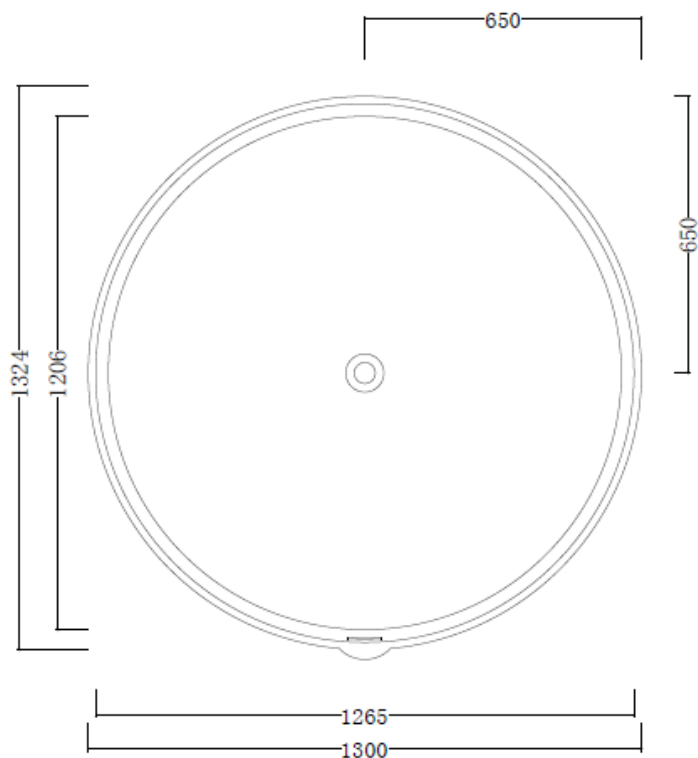

moda

Code: B-199

Material: Isostone - 70% Limestone Composite

Size: W 1300 x D 1324 x H 600 mm

Warranty: 10 Years

Features:

- Freestanding Bath
- Smooth matt white finish (gloss by custom order)
- Italian Design & Engineering
- Solid Material (**All White only**)
- Suits 40mm waste
- Scratch and Stain resistance
- Repairable Material
- Australian Standard (SAI)
AS/NZS 3718:2003

JANA

Specifications:

- Crate size:
W 1430 x D 1455 x H 810 mm
- Gross Weight: 257Kg

WaterMark
LIC: WMKA00381
SAI GLOBAL

Australian
Standard

ACS

DESIGNER BATHROOMS

1300 898 889