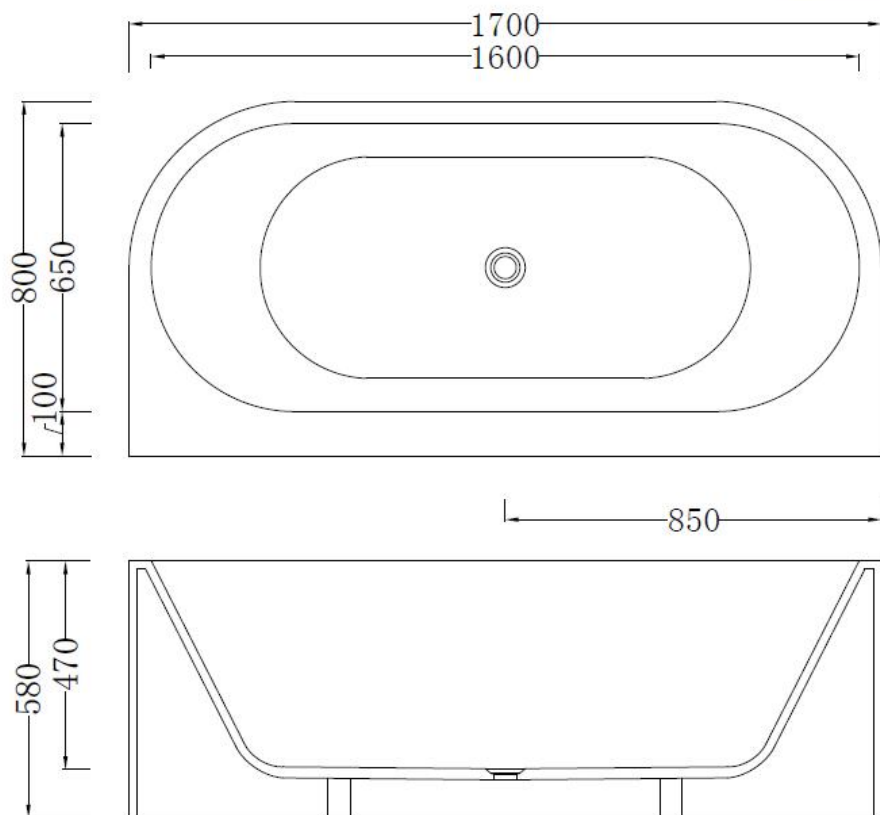

moda

Code: B-202

Material: Isostone - 70% Limestone Composite

Size: W 1700 x D 800 x H 580 mm

Warranty: 10 Years

Features:

- Freestanding Bath
- Smooth matt white finish (gloss by custom order)
- Italian Design & Engineering
- Solid Material (**All White only**)
- Suits 40mm waste
- Scratch and Stain resistance
- Repairable Material
- Australian Standard (SAI)
AS/NZS 3718:2003

ESTELLE

Specifications:

- Crate size:
W 1830 x D 930 x H 790 mm
- Gross Weight: 225Kg

WaterMark
LIC WMKA00381
SAI GLOBAL

ACS

DESIGNER BATHROOMS

1300 898 889

www.acsbathrooms.com.au