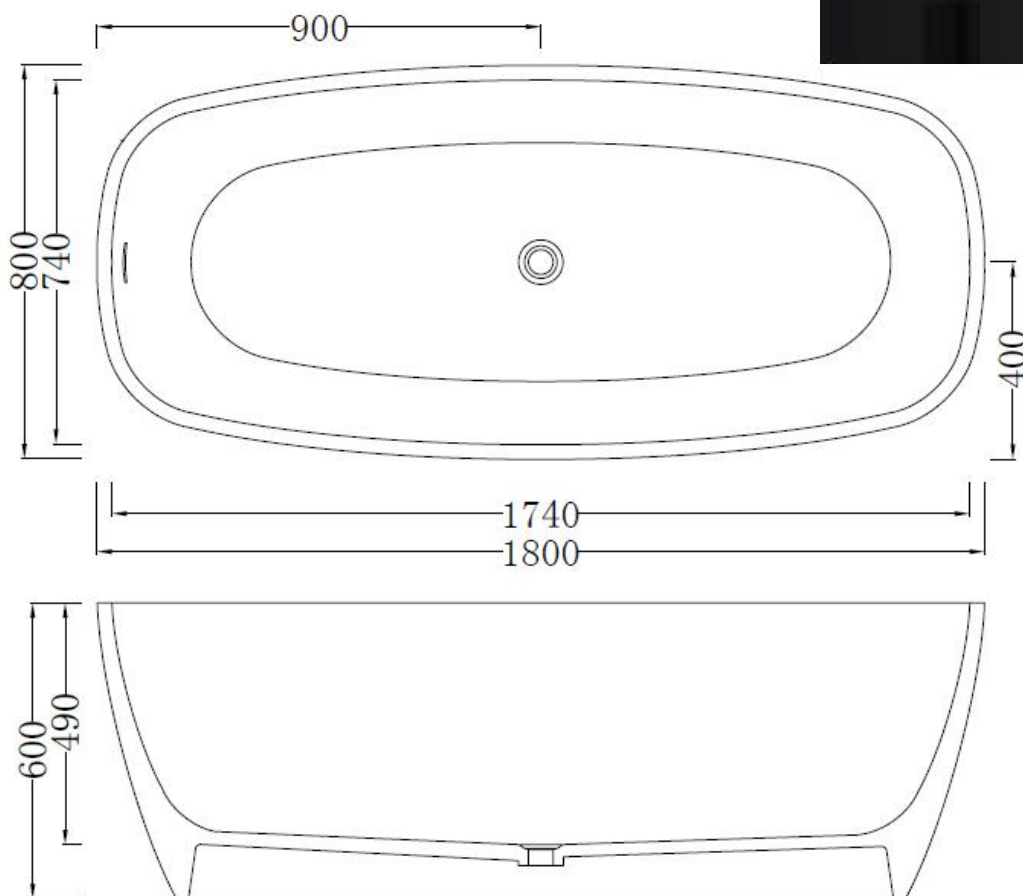

moda

Code: B-203

Material: Isostone - 70% Limestone Composite

Size: W 1800 x D 800 x H 600 mm

Warranty: 10 Years

Features:

- Freestanding Bath
- Smooth matt white finish (gloss by custom order)
- Italian Design & Engineering
- Solid Material (**All White only**)
- Suits 40mm waste
- Scratch and Stain resistance
- Repairable Material
- Australian Standard (SAI)
AS/NZS 3718:2003

MARGOT

Specifications:

- Crate size:
W 1930 x D 930 x H 820 mm
- Gross Weight: 225Kg

WaterMark
LIC: WMKA00381
SAI GLOBAL

Australian
Standard

ACS

DESIGNER BATHROOMS

1300 898 889