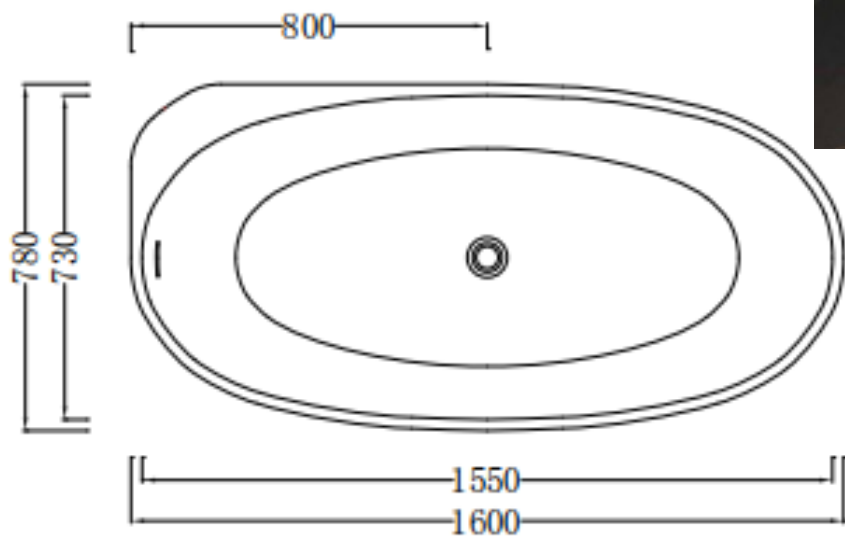

moda

Code: B-205

Material: Isostone - 70% Limestone Composite

Size: W 1600 x D 780 x H 525 mm

Warranty: 10 Years

Features:

- Freestanding Bath
- Smooth matt white finish (gloss by custom order)
- Italian Design & Engineering
- Solid Material (**All White only**)
- Suits 40mm waste
- Scratch and Stain resistance
- Repairable Material
- Australian Standard (SAI)
AS/NZS 3718:2003

MARGAUX

Specifications:

- Crate size:
W 1730 x D 910 x H 735 mm
- Gross Weight: 206Kg

WaterMark
LIC. WMKA00381
SAI GLOBAL

ACS

DESIGNER BATHROOMS

1300 898 889

www.acsbathrooms.com.au