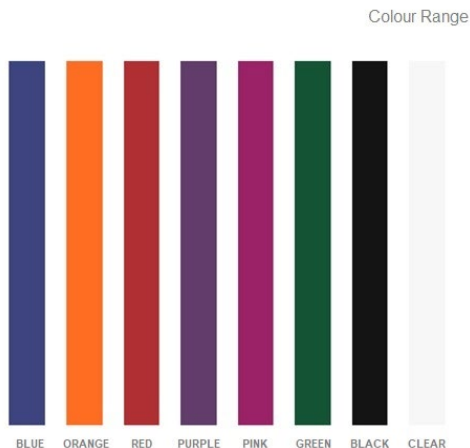

moda

Code: C-101

Material: Translucent 100% Resin
Size: W 1670 x D 835 x H 495 mm
Warranty: 10 Years

Features:

- Freestanding Bath
- Smooth Translucent Gloss Finish
- Italian Design & Engineering
- Solid Material
- Suits 40mm waste
- Australian Standard (SAI)
- AS/NZS 3718:2003