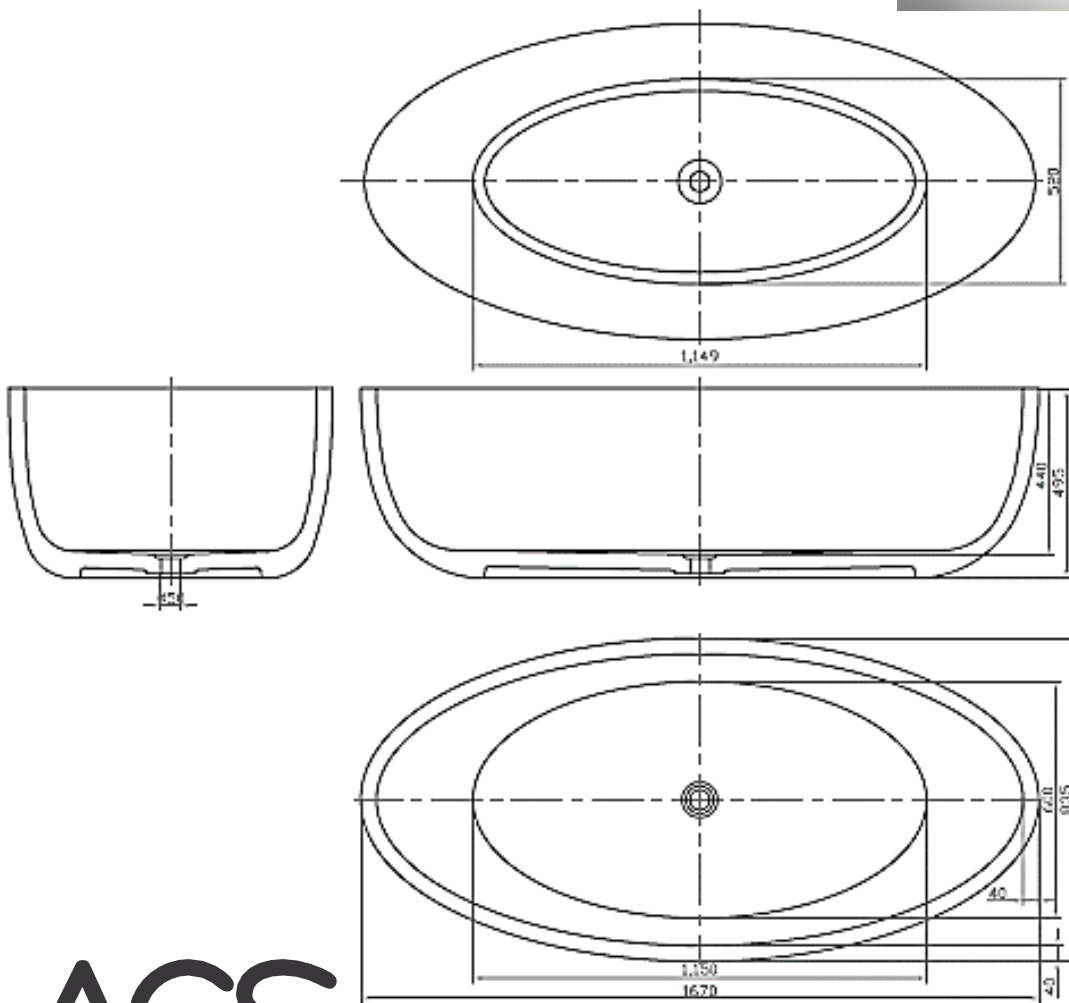

moda

Code: C-101

Material: Translucent 100% Resin
Size: W 1670 x D 835 x H 495 mm
Warranty: 10 Years

Features:

- Freestanding Bath
- Smooth Translucent Gloss Finish
- Italian Design & Engineering
- Solid Material
- Suits 40mm waste
- Australian Standard (SAI)
- AS/NZS 3718:2003

MONA

Specifications:

- Crate size: W 1820 x D 990 x H 700 mm
- Gross Weight: 130Kg
- Volume: 260L

WaterMark
LIC: WMKA00381
SAI GLOBAL

ACS

DESIGNER BATHROOMS

1300 898 889

www.acsbathrooms.com.au