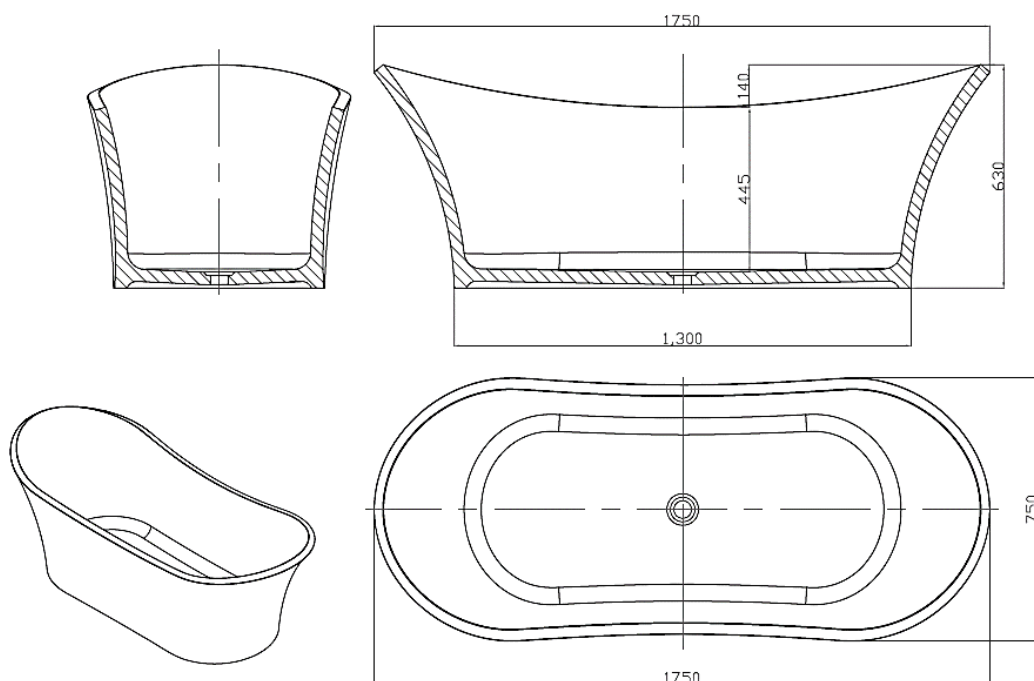

moda

Code: C-103

Material: Translucent 100% Resin
Size: W 1750 x D 750 x H 630 mm
Warranty: 10 Years

Features:

- Freestanding Bath
- Smooth Translucent Gloss Finish
- Italian Design & Engineering
- Solid Material
- Suits 40mm waste
- Australian Standard (SAI)
- AS/NZS 3718:2003

SAMANTHA

Specifications:

- Crate size:
W 1900 x D 900 x H 700 mm
- Gross Weight: 145Kg
- Volume: 250L

WaterMark
LIC: WMKA00381
SAI GLOBAL

Australian Standard

ACS

DESIGNER BATHROOMS

1300 898 889