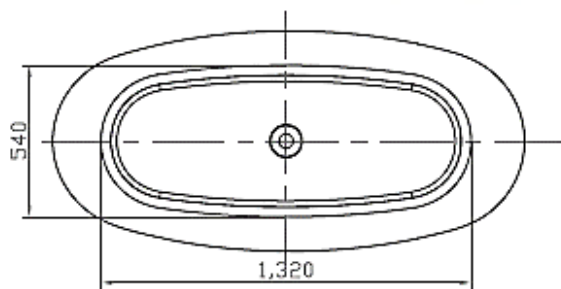

moda

Code: C-104

Material: Translucent 100% Resin
Size: W 1682 x D 784 x H 610 mm
Warranty: 10 Years

Features:

- Freestanding Bath
- Smooth Translucent Gloss Finish
- Italian Design & Engineering
- Solid Material
- Suits 40mm waste
- Australian Standard (SAI)
- AS/NZS 3718:2003

Colour Range

Specifications:

- Crate size:
W 1850 x D 950 x H 700 mm
- Gross Weight: 135Kg
- Volume: 250L

ACS

DESIGNER BATHROOMS

1300 898 889

www.acsbathrooms.com.au