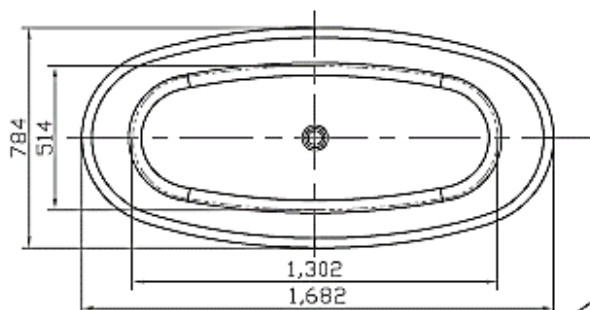

moda

Code: C-104

Material: Translucent 100% Resin
Size: W 1682 x D 784 x H 610 mm
Warranty: 10 Years

Features:

- Freestanding Bath
- Smooth Translucent Gloss Finish
- Italian Design & Engineering
- Solid Material
- Suits 40mm waste
- Australian Standard (SAI)
- AS/NZS 3718:2003

Colour Range

Specifications:

- Crate size:
W 1850 x D 950 x H 700 mm
- Gross Weight: 135Kg
- Volume: 250L

ACS

DESIGNER BATHROOMS

1300 898 889

www.acsbathrooms.com.au