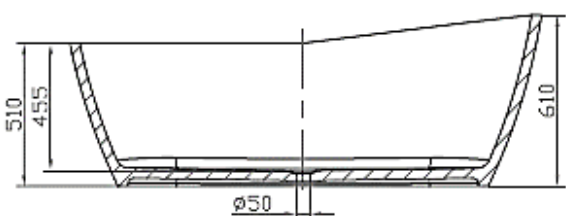

moda

Code: C-104

Material: Translucent 100% Resin
Size: W 1682 x D 784 x H 610 mm
Warranty: 10 Years

Features:

- Freestanding Bath
- Smooth Translucent Gloss Finish
- Italian Design & Engineering
- Solid Material
- Suits 40mm waste
- Australian Standard (SAI)
- AS/NZS 3718:2003

Colour Range

Specifications:

- Crate size:
W 1850 x D 950 x H 700 mm
- Gross Weight: 135Kg
- Volume: 250L

ACS

DESIGNER BATHROOMS

1300 898 889

www.acsbathrooms.com.au