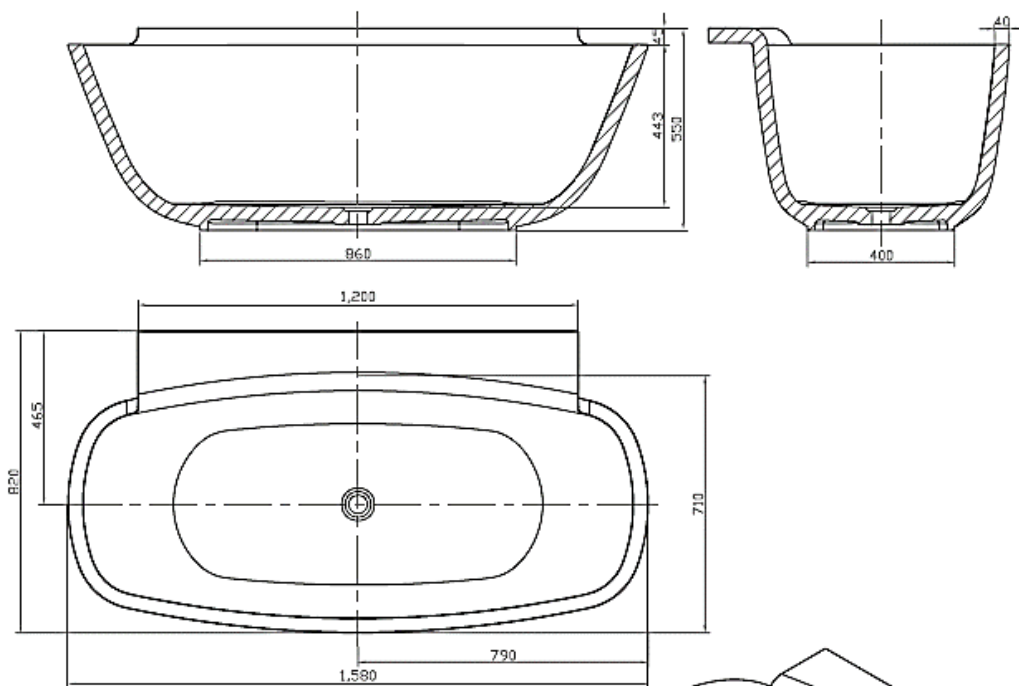

moda

Code: C-105

Material: Translucent 100% Resin
Size: W 1580 x D 820 x H 550 mm
Warranty: 10 Years

Features:

- Freestanding Bath
- Smooth Translucent Gloss Finish
- Italian Design & Engineering
- Solid Material
- Suits 40mm waste
- Australian Standard (SAI)
- AS/NZS 3718:2003

ANDREA

Colour Range

Specifications:

- Crate size:
W 1730 x D 95 x H 700 mm
- Gross Weight: 130Kg
- Volume: 230L

WaterMark
LIC. WMKA00381
SAI GLOBAL

Australian Standard

ACS

DESIGNER BATHROOMS