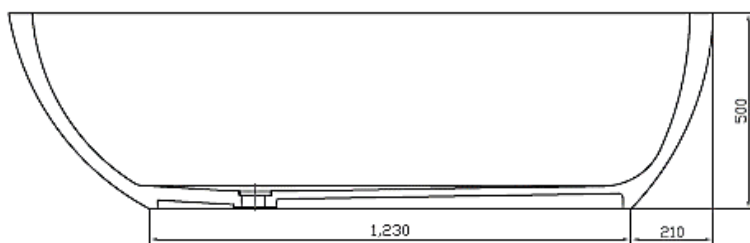

moda

Code: C-107

Material: Translucent 100% Resin
Size: W 1800 x D 800 x H 500 mm
Warranty: 10 Years

Features:

- Freestanding Bath
- Smooth Translucent Gloss Finish
- Italian Design & Engineering
- Solid Material
- Suits 40mm waste
- Australian Standard (SAI)
- AS/NZS 3718:2003

Colour Range

Specifications:

- Crate size:
W 1950 x D 950 x H 700 mm
- Gross Weight: 145Kg
- Volume: 300L

WaterMark
LIC: WMKA00381
SAI GLOBAL

Australian Standard

ACS

DESIGNER BATHROOMS

1300 898 889