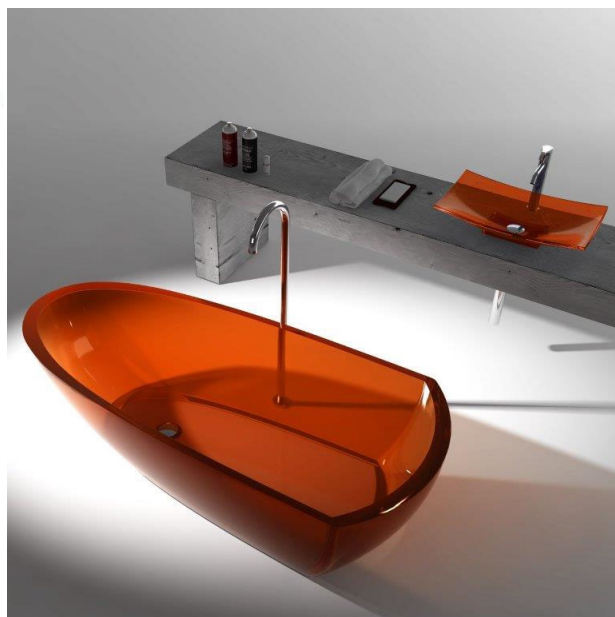

moda

Code: C-107

Material: Translucent 100% Resin
Size: W 1800 x D 800 x H 500 mm
Warranty: 10 Years

Features:

- Freestanding Bath
- Smooth Translucent Gloss Finish
- Italian Design & Engineering
- Solid Material
- Suits 40mm waste
- Australian Standard (SAI)
- AS/NZS 3718:2003

Colour Range

Specifications:

- Crate size:
W 1950 x D 950 x H 700 mm
- Gross Weight: 145Kg
- Volume: 300L

WaterMark
LIC: WMKA00381
SAI GLOBAL

Australian Standard

ACS

DESIGNER BATHROOMS

1300 898 889