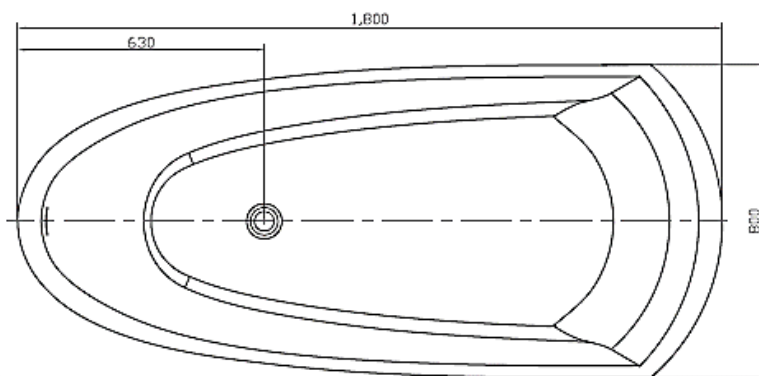

moda

Code: C-107

Material: Translucent 100% Resin
Size: W 1800 x D 800 x H 500 mm
Warranty: 10 Years

Features:

- Freestanding Bath
- Smooth Translucent Gloss Finish
- Italian Design & Engineering
- Solid Material
- Suits 40mm waste
- Australian Standard (SAI)
- AS/NZS 3718:2003

Colour Range

Specifications:

- Crate size:
W 1950 x D 950 x H 700 mm
- Gross Weight: 145Kg
- Volume: 300L

WaterMark
LIC: WMKA00381
SAI GLOBAL

Australian Standard

ACS

DESIGNER BATHROOMS

1300 898 889