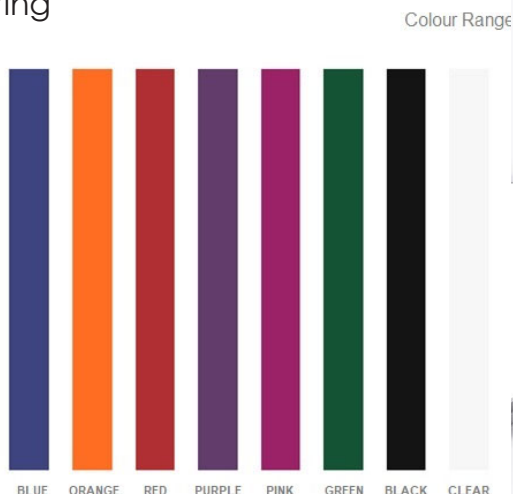

moda

Code: C-108

Material: Translucent 100% Resin
Size: W 1600 x D 850 x H 580 mm
Warranty: 10 Years

Features:

- Freestanding Bath
- Smooth Translucent Gloss Finish
- Italian Design & Engineering
- Solid Material
- Suits 40mm waste
- Australian Standard (SAI)
- AS/NZS 3718:2003

SALOME

Specifications:

- Crate size:
  W 1750 x D 900 x H 700 mm
- Gross Weight: 140Kg
- Volume: 250L

WaterMark
LIC. VMKA00381
SAI GLOBAL

ACS

DESIGNER BATHROOMS

1300 898 889

www.acsbathrooms.com.au