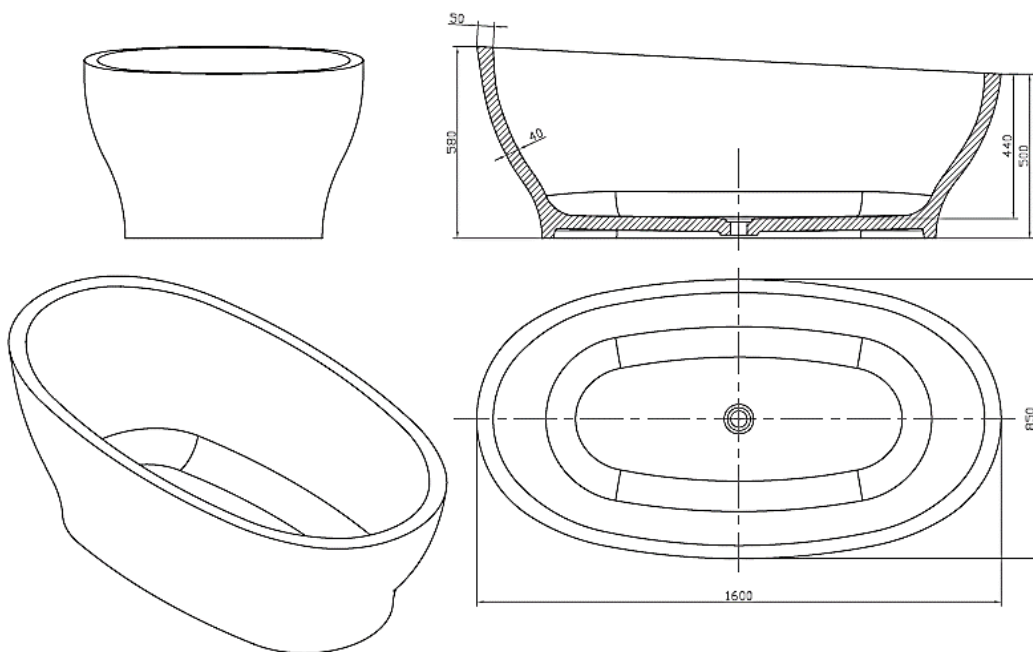

moda

Code: C-108

Material: Translucent 100% Resin
Size: W 1600 x D 850 x H 580 mm
Warranty: 10 Years

Features:

- Freestanding Bath
- Smooth Translucent Gloss Finish
- Italian Design & Engineering
- Solid Material
- Suits 40mm waste
- Australian Standard (SAI)
- AS/NZS 3718:2003

SALOME

Specifications:

- Crate size:
W 1750 x D 900 x H 700 mm
- Gross Weight: 140Kg
- Volume: 250L

WaterMark
LIC. VMKA00381
SAI GLOBAL

ACS

DESIGNER BATHROOMS

1300 898 889

www.acsbathrooms.com.au