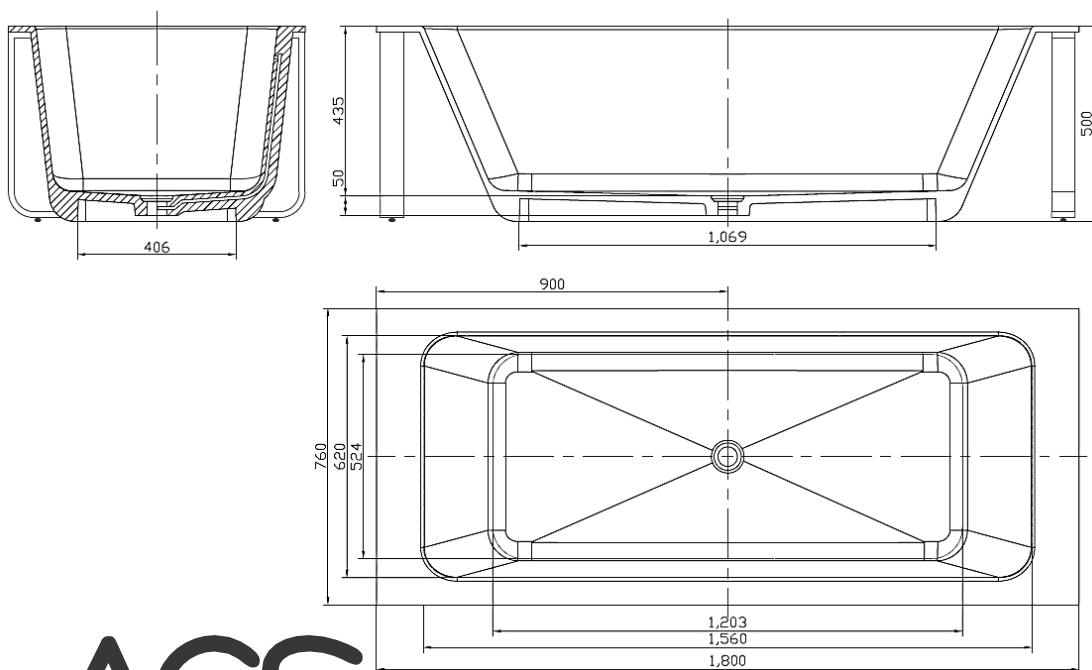

moda

Code: C-150

Material: Isostone - 70% Limestone Composite

Size: W 1800 x D 760 x H 500 mm

Warranty: 10 Years

Features:

- Freestanding Bath
- Smooth matt white finish (gloss by custom order)
- Italian Design & Engineering
- Solid Material
- Suits 40mm waste
- Scratch and Stain resistance
- Repairable Material
- Australian Standard (SAI)
AS/NZS 3718:2003

ESTRELLA

Specifications:

- Crate size:
W 1900 x D 900 x H 700 mm
- Gross Weight: 210Kg

ACS

DESIGNER BATHROOMS

1300 898 889

www.acsbathrooms.com.au