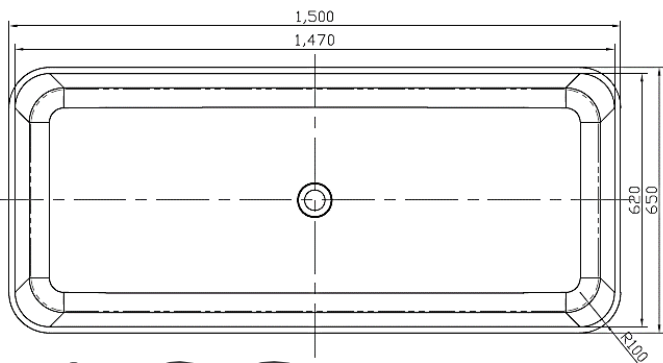

moda

Code: C-151

Material: Isostone - 70% Limestone Composite

Size: W 1500 x D 650 x H 550 mm

Warranty: 10 Years

Features:

- Freestanding Bath
- Smooth matt white finish (gloss by custom order)
- Italian Design & Engineering
- Solid Material
- Suits 40mm waste
- Scratch and Stain resistance
- Repairable Material
- Australian Standard (SAI)
AS/NZS 3718:2003

RAMONA

Specifications:

- Crate size:
W 1600 x D 750 x H 850 mm
- Gross Weight: 152Kg

WaterMark
LIC. WMKA00381
SAI GLOBAL

ACS

DESIGNER BATHROOMS

1300 898 889

www.acsbathrooms.com.au