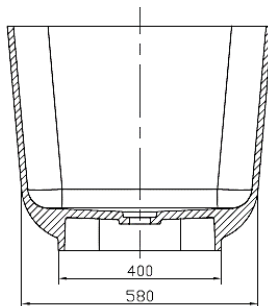

moda

Code: C-151

Material: Isostone - 70% Limestone Composite

Size: W 1500 x D 650 x H 550 mm

Warranty: 10 Years

Features:

- Freestanding Bath
- Smooth matt white finish (gloss by custom order)
- Italian Design & Engineering
- Solid Material
- Suits 40mm waste
- Scratch and Stain resistance
- Repairable Material
- Australian Standard (SAI)
AS/NZS 3718:2003

RAMONA

Specifications:

- Crate size:
W 1600 x D 750 x H 850 mm
- Gross Weight: 152Kg

WaterMark
LIC. WMKA00381
SAI GLOBAL

ACS

DESIGNER BATHROOMS

1300 898 889

www.acsbathrooms.com.au