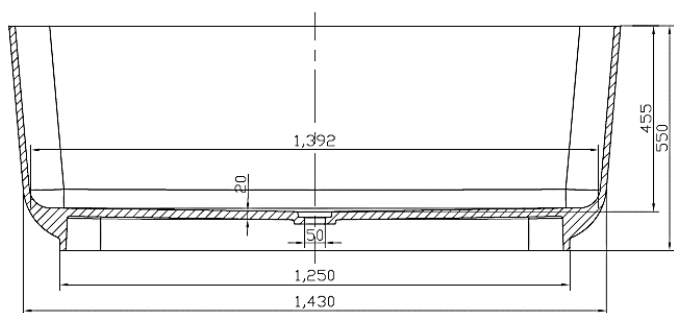

moda

Code: C-151

Material: Isostone - 70% Limestone Composite

Size: W 1500 x D 650 x H 550 mm

Warranty: 10 Years

Features:

- Freestanding Bath
- Smooth matt white finish (gloss by custom order)
- Italian Design & Engineering
- Solid Material
- Suits 40mm waste
- Scratch and Stain resistance
- Repairable Material
- Australian Standard (SAI)
AS/NZS 3718:2003

RAMONA

Specifications:

- Crate size:
W 1600 x D 750 x H 850 mm
- Gross Weight: 152Kg

WaterMark
LIC. WMKA00381
SAI GLOBAL

ACS

DESIGNER BATHROOMS

1300 898 889

www.acsbathrooms.com.au