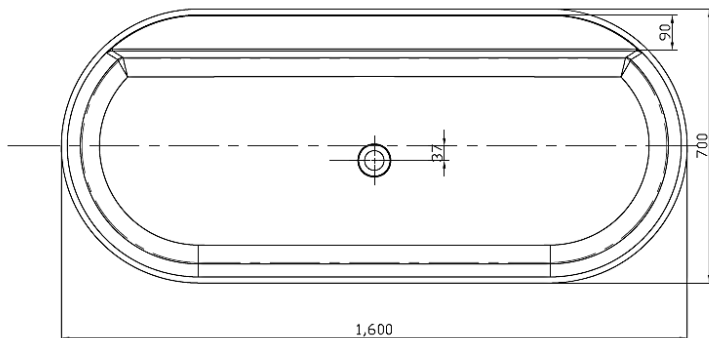

moda

Code: C-152

Material: Isostone - 70% Limestone Composite

Size: W 1600 x D 700 x H 550 mm

Warranty: 10 Years

Features:

- Freestanding Bath
- Smooth matt white finish (gloss by custom order)
- Italian Design & Engineering
- Solid Material
- Suits 40mm waste
- Scratch and Stain resistance
- Repairable Material
- Australian Standard (SAI)
AS/NZS 3718:2003

PALOMA

Specifications:

- Crate size:
W 1700 x D 800 x H 750 mm
- Gross Weight: 198Kg

WaterMark
LIC. WMKA00381
SAI GLOBAL

ACS

DESIGNER BATHROOMS

1300 898 889

www.acsbathrooms.com.au