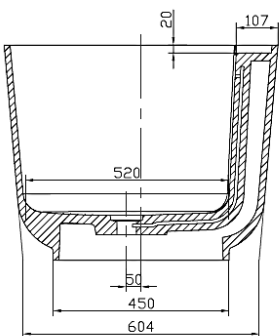

moda

Code: C-152

Material: Isostone - 70% Limestone Composite

Size: W 1600 x D 700 x H 550 mm

Warranty: 10 Years

Features:

- Freestanding Bath
- Smooth matt white finish (gloss by custom order)
- Italian Design & Engineering
- Solid Material
- Suits 40mm waste
- Scratch and Stain resistance
- Repairable Material
- Australian Standard (SAI)
AS/NZS 3718:2003

PALOMA

Specifications:

- Crate size:
W 1700 x D 800 x H 750 mm
- Gross Weight: 198Kg

WaterMark
LIC. WMKA00381
SAI GLOBAL

ACS

DESIGNER BATHROOMS

1300 898 889

www.acsbathrooms.com.au