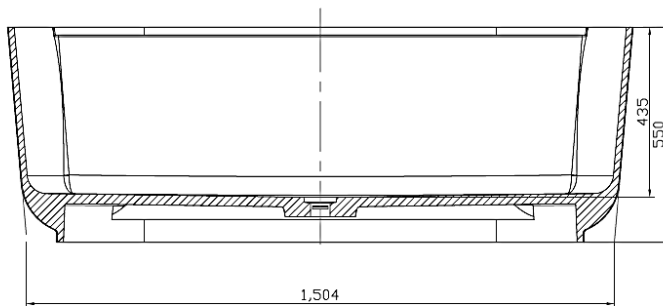

moda

Code: C-152

Material: Isostone - 70% Limestone Composite

Size: W 1600 x D 700 x H 550 mm

Warranty: 10 Years

Features:

- Freestanding Bath
- Smooth matt white finish (gloss by custom order)
- Italian Design & Engineering
- Solid Material
- Suits 40mm waste
- Scratch and Stain resistance
- Repairable Material
- Australian Standard (SAI)
AS/NZS 3718:2003

PALOMA

Specifications:

- Crate size:
W 1700 x D 800 x H 750 mm
- Gross Weight: 198Kg

WaterMark
LIC. WMKA00381
SAI GLOBAL

ACS

DESIGNER BATHROOMS

1300 898 889

www.acsbathrooms.com.au