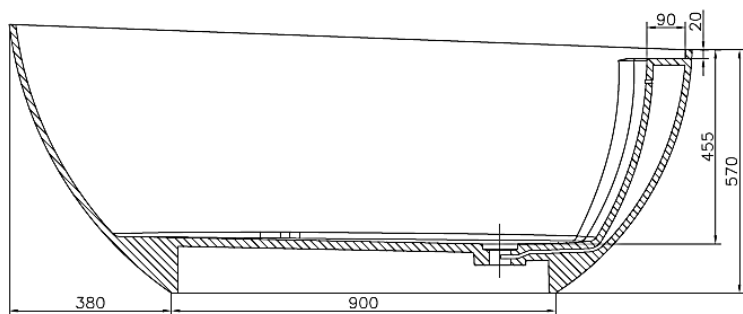

moda

Code: C-153

Material: Isostone - 70% Limestone Composite

Size: W 1600 x D 700 x H 630 mm

Warranty: 10 Years

Features:

- Freestanding Bath
- Smooth matt white finish (gloss by custom order)
- Italian Design & Engineering
- Solid Material
- Suits 40mm waste
- Scratch and Stain resistance
- Repairable Material
- Australian Standard (SAI)
AS/NZS 3718:2003

ITZEL

Specifications:

- Crate size:
W 1700 x D 800 x H 830 mm
- Gross Weight: 219Kg

WaterMark
LIC: WMKA00381
SAI GLOBAL

ACS

DESIGNER BATHROOMS

1300 898 889

www.acsbathrooms.com.au