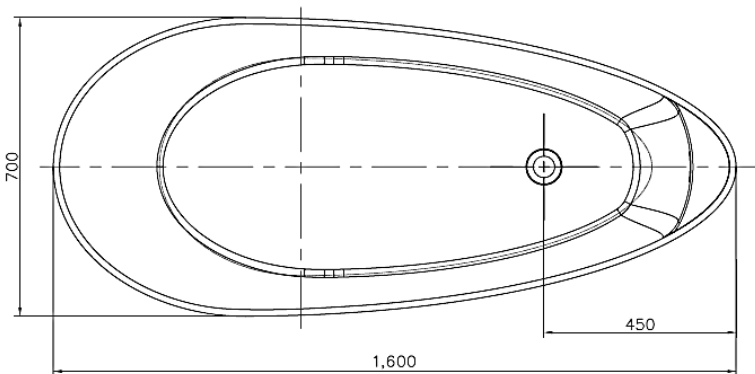

moda

Code: C-153

Material: Isostone - 70% Limestone Composite

Size: W 1600 x D 700 x H 630 mm

Warranty: 10 Years

Features:

- Freestanding Bath
- Smooth matt white finish (gloss by custom order)
- Italian Design & Engineering
- Solid Material
- Suits 40mm waste
- Scratch and Stain resistance
- Repairable Material
- Australian Standard (SAI)
AS/NZS 3718:2003

ITZEL

Specifications:

- Crate size:
W 1700 x D 800 x H 830 mm
- Gross Weight: 219Kg

WaterMark
LIC: WMKA00381
SAI GLOBAL

ACS

DESIGNER BATHROOMS

1300 898 889

www.acsbathrooms.com.au