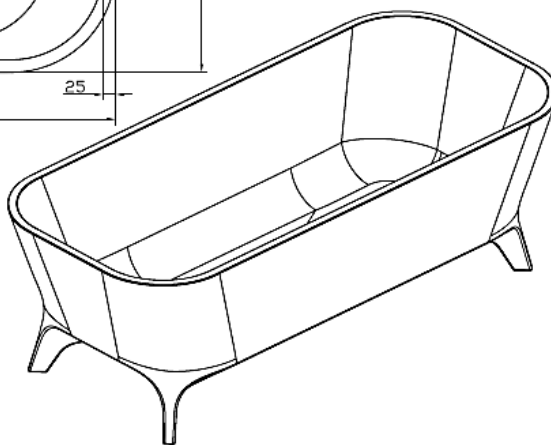

moda

Code: C-154

Material: Isostone - 70% Limestone Composite

Size: W 1600 x D 800 x H 600 mm

Warranty: 10 Years

Features:

- Freestanding Bath
- Smooth matt white finish (gloss by custom order)
- Italian Design & Engineering
- Solid Material
- Suits 40mm waste
- Scratch and Stain resistance
- Repairable Material
- Australian Standard (SAI)
AS/NZS 3718:2003

RAYNA

Specifications:

- Crate size:
W 1700 x D 900 x H 800 mm
- Gross Weight: 234Kg

WaterMark
LIC. WMKA00381
SAI GLOBAL

ACS

DESIGNER BATHROOMS

1300 898 889

www.acsbathrooms.com.au