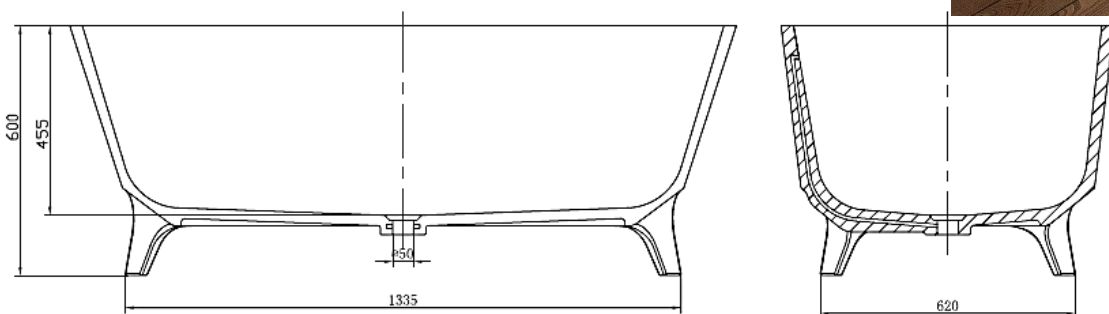

moda

Code: C-154

Material: Isostone - 70% Limestone Composite

Size: W 1600 x D 800 x H 600 mm

Warranty: 10 Years

Features:

- Freestanding Bath
- Smooth matt white finish (gloss by custom order)
- Italian Design & Engineering
- Solid Material
- Suits 40mm waste
- Scratch and Stain resistance
- Repairable Material
- Australian Standard (SAI)
AS/NZS 3718:2003

RAYNA

Specifications:

- Crate size:
W 1700 x D 900 x H 800 mm
- Gross Weight: 234Kg

WaterMark
LIC. WMKA00381
SAI GLOBAL

ACS

DESIGNER BATHROOMS

1300 898 889

www.acsbathrooms.com.au