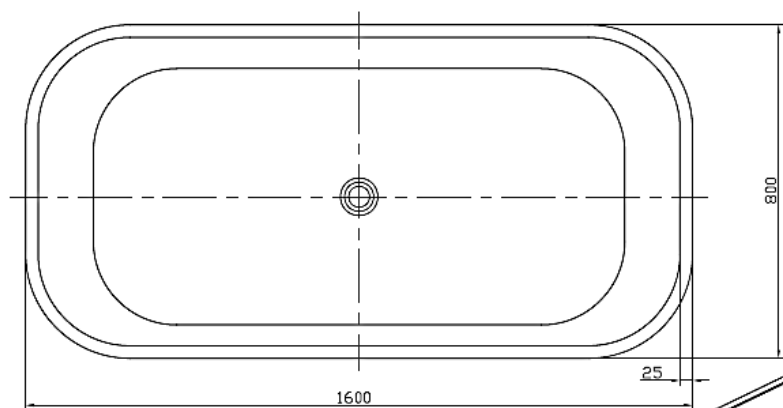

moda

Code: C-154

Material: Isostone - 70% Limestone Composite

Size: W 1600 x D 800 x H 600 mm

Warranty: 10 Years

Features:

- Freestanding Bath
- Smooth matt white finish (gloss by custom order)
- Italian Design & Engineering
- Solid Material
- Suits 40mm waste
- Scratch and Stain resistance
- Repairable Material
- Australian Standard (SAI)
AS/NZS 3718:2003

RAYNA

Specifications:

- Crate size:
W 1700 x D 900 x H 800 mm
- Gross Weight: 234Kg

WaterMark
LIC. WMKA00381
SAI GLOBAL

ACS

DESIGNER BATHROOMS

1300 898 889

www.acsbathrooms.com.au