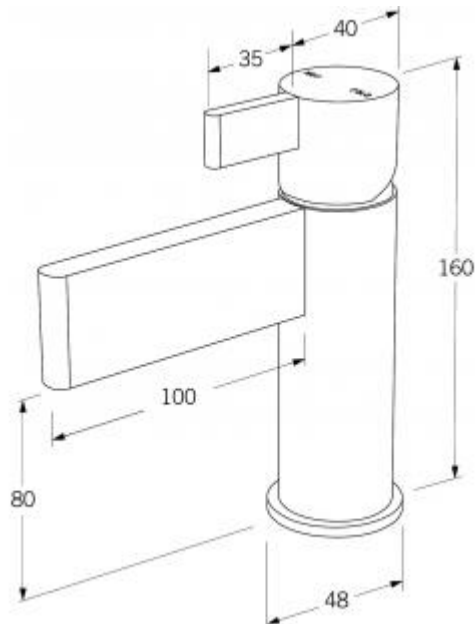

CALIBRE

SYDNEY
Woollahra
163 Edgecliff Road
Woollahra NSW 2025
T 02 9386 9809

Crows Nest
133A Willoughby Rd
Crows Nest NSW 2065
T 02 9460 6111

MELBOURNE
Richmond
229 Swan Street
Richmond VIC 3121
T 03 9428 9996