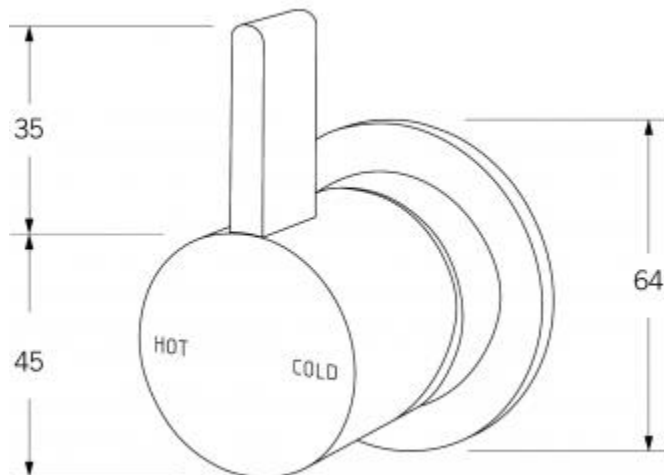

CALIBRE

SYDNEY
Woollahra
163 Edgecliff Road
Woollahra NSW 2025
T 02 9386 9809

Crows Nest
133A Willoughby Rd
Crows Nest NSW 2065
T 02 9460 6111

MELBOURNE
Richmond
229 Swan Street
Richmond VIC 3121
T 03 9428 9996

- Code: CAL-02
- Superior Quality Australian Made
- Various Finishes
- 15 Year Warranty