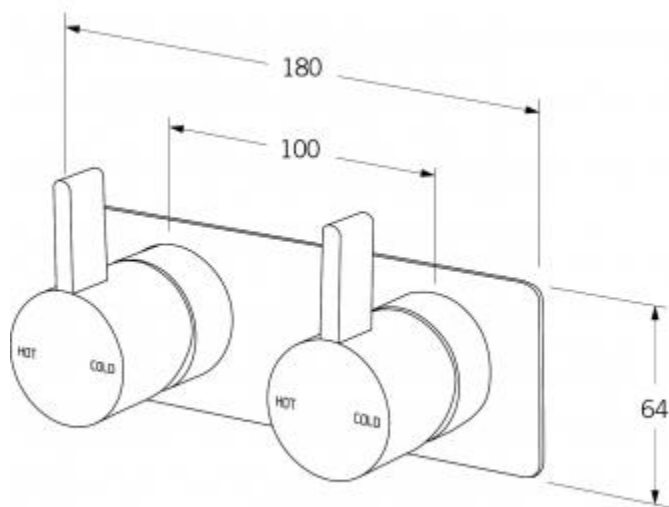

CALIBRE

SYDNEY
Woollahra
163 Edgecliff Road
Woollahra NSW 2025
T 02 9386 9809

Crows Nest
133A Willoughby Rd
Crows Nest NSW 2065
T 02 9460 6111

MELBOURNE
Richmond
229 Swan Street
Richmond VIC 3121
T 03 9428 9996