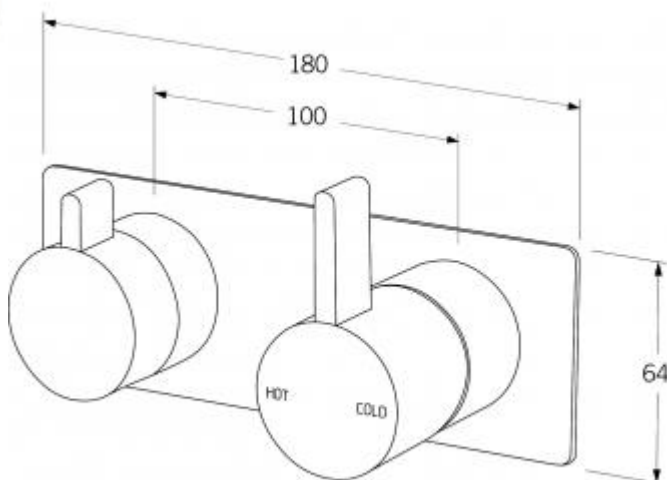

The last bastion of privacy, a space of peace and tranquillity, your Bathroom
Enjoy the look and feel of our European Bathroom fittings and fixtures.
Designed and made to the highest International and Australian standards.

CALIBRE

SYDNEY
Woollahra
163 Edgecliff Road
Woollahra NSW 2025
T 02 9386 9809

Crows Nest
133A Willoughby Rd
Crows Nest NSW 2065
T 02 9460 6111

MELBOURNE
Richmond
229 Swan Street
Richmond VIC 3121
T 03 9428 9996