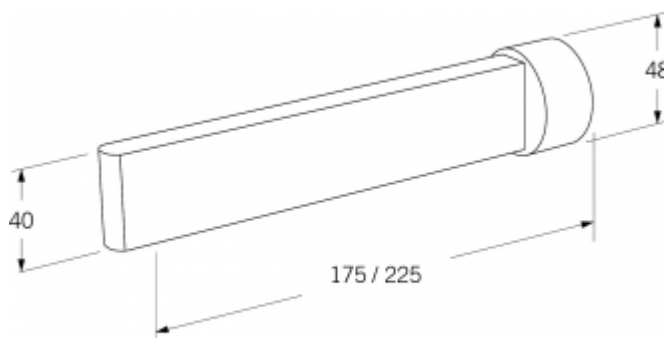

- Code: CAL-06
- Bath Outlet
- Superior Quality Australian Made
- Various Finishes
- 15 Year Warranty