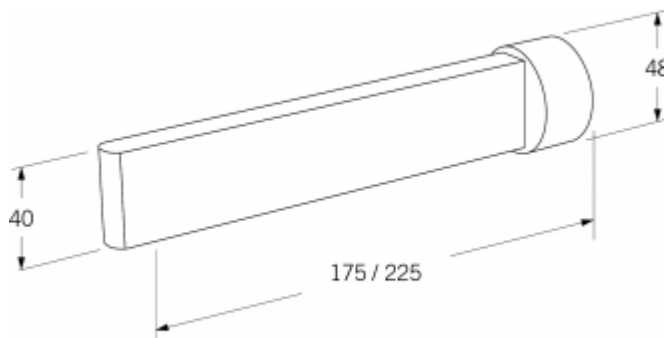

The last bastion of privacy, a space of peace and tranquillity, your Bathroom
Enjoy the look and feel of our European Bathroom fittings and fixtures.
Designed and made to the highest International and Australian standards.

CALIBRE

SYDNEY
Woollahra
163 Edgecliff Road
Woollahra NSW 2025
T 02 9386 9809

Crows Nest
133A Willoughby Rd
Crows Nest NSW 2065
T 02 9460 6111

MELBOURNE
Richmond
229 Swan Street
Richmond VIC 3121
T 03 9428 9996

- Code: CAL-07 A / B
- Basin Outlet – 5 Star WELS Rating
- Superior Quality Australian Made
- Various Finishes
- 15 Year Warranty