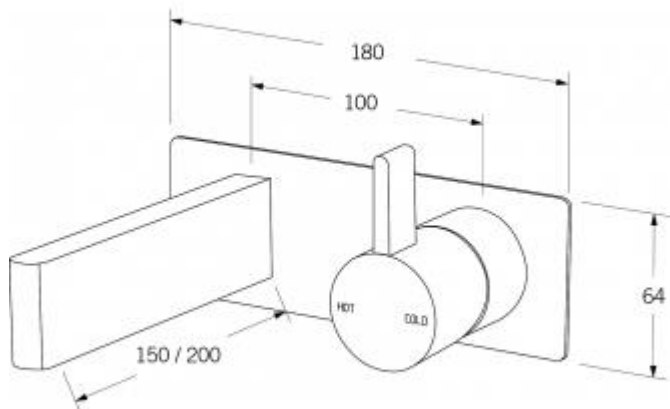

CALIBRE

SYDNEY
Woollahra
163 Edgecliff Road
Woollahra NSW 2025
T 02 9386 9809

Crows Nest
133A Willoughby Rd
Crows Nest NSW 2065
T 02 9460 6111

MELBOURNE
Richmond
229 Swan Street
Richmond VIC 3121
T 03 9428 9996