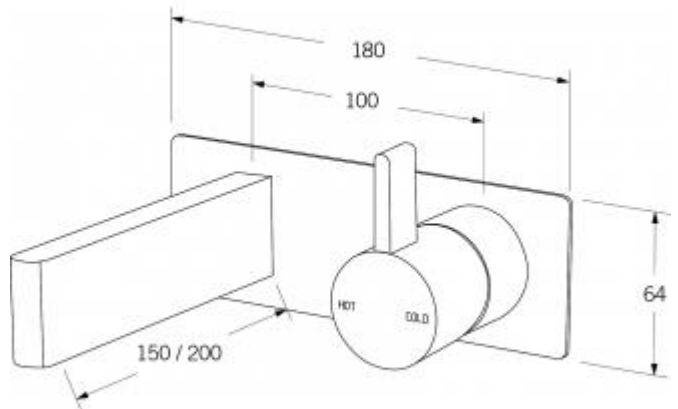

CALIBRE

SYDNEY
Woollahra
163 Edgecliff Road
Woollahra NSW 2025
T 02 9386 9809

Crows Nest
133A Willoughby Rd
Crows Nest NSW 2065
T 02 9460 6111

MELBOURNE
Richmond
229 Swan Street
Richmond VIC 3121
T 03 9428 9996

- **Code: CAL-09**
- **Bath Outlet**
- **Superior Quality Australian Made**
- **Various Finishes**
- **15 Year Warranty**