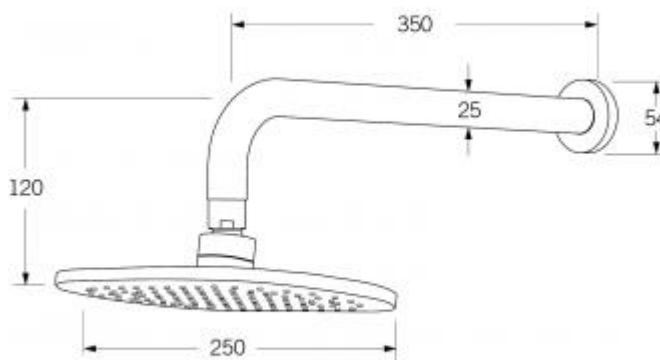

CALIBRE

SYDNEY

Woollahra

163 Edgecliff Road

Woollahra NSW 2025

T 02 9386 9809

Crows Nest

133A Willoughby Rd

Crows Nest NSW 2065

T 02 9460 6111

MELBOURNE

Richmond

229 Swan Street

Richmond VIC 3121

T 03 9428 9996