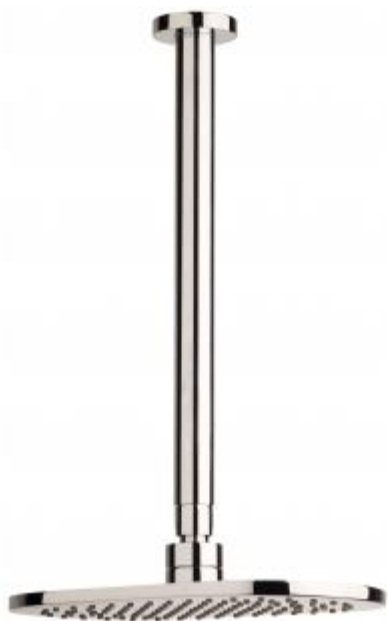

CALIBRE

SYDNEY
Woollahra
163 Edgecliff Road
Woollahra NSW 2025
T 02 9386 9809

Crows Nest
133A Willoughby Rd
Crows Nest NSW 2065
T 02 9460 6111

MELBOURNE
Richmond
229 Swan Street
Richmond VIC 3121
T 03 9428 9996

- Code: CAL-13
- Superior Quality Australian Made
- Various Finishes
- 3 Star WELS Rating
- 15 Year Warranty