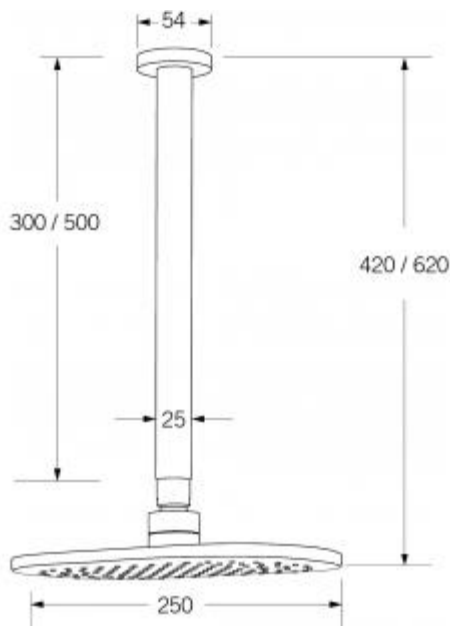

CALIBRE

SYDNEY
Woollahra
163 Edgecliff Road
Woollahra NSW 2025
T 02 9386 9809

Crows Nest
133A Willoughby Rd
Crows Nest NSW 2065
T 02 9460 6111

MELBOURNE
Richmond
229 Swan Street
Richmond VIC 3121
T 03 9428 9996

- Code: CAL-13
- Superior Quality Australian Made
- Various Finishes
- 3 Star WELS Rating
- 15 Year Warranty