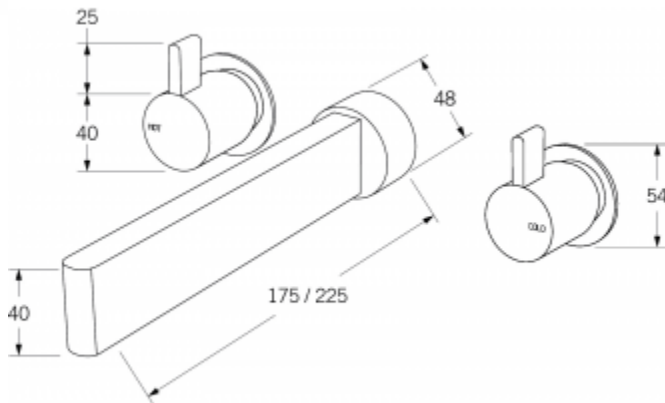

CALIBRE

SYDNEY
Woollahra
163 Edgecliff Road
Woollahra NSW 2025
T 02 9386 9809

Crows Nest
133A Willoughby Rd
Crows Nest NSW 2065
T 02 9460 6111

MELBOURNE
Richmond
229 Swan Street
Richmond VIC 3121
T 03 9428 9996