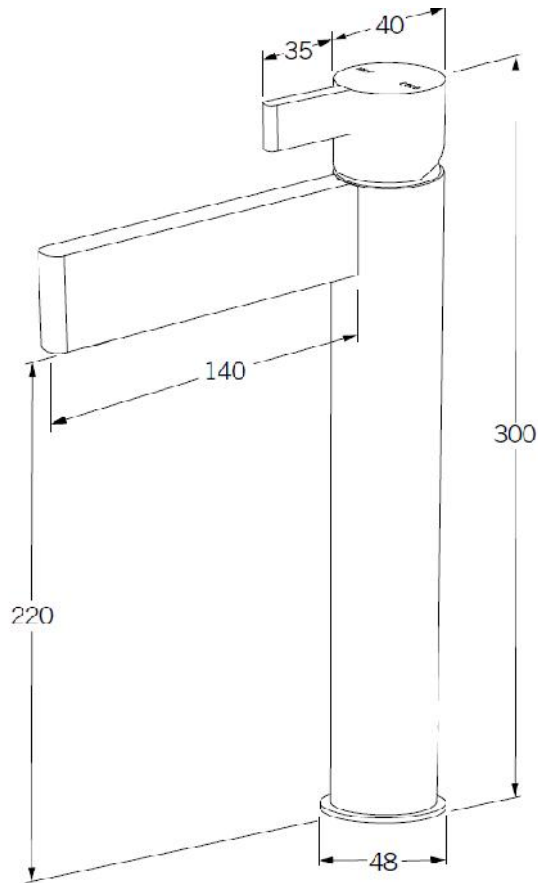

The last bastion of privacy, a space of peace and tranquillity, your Bathroom
Enjoy the look and feel of our European Bathroom fittings and fixtures.
Designed and made to the highest International and Australian standards.

CALIBRE