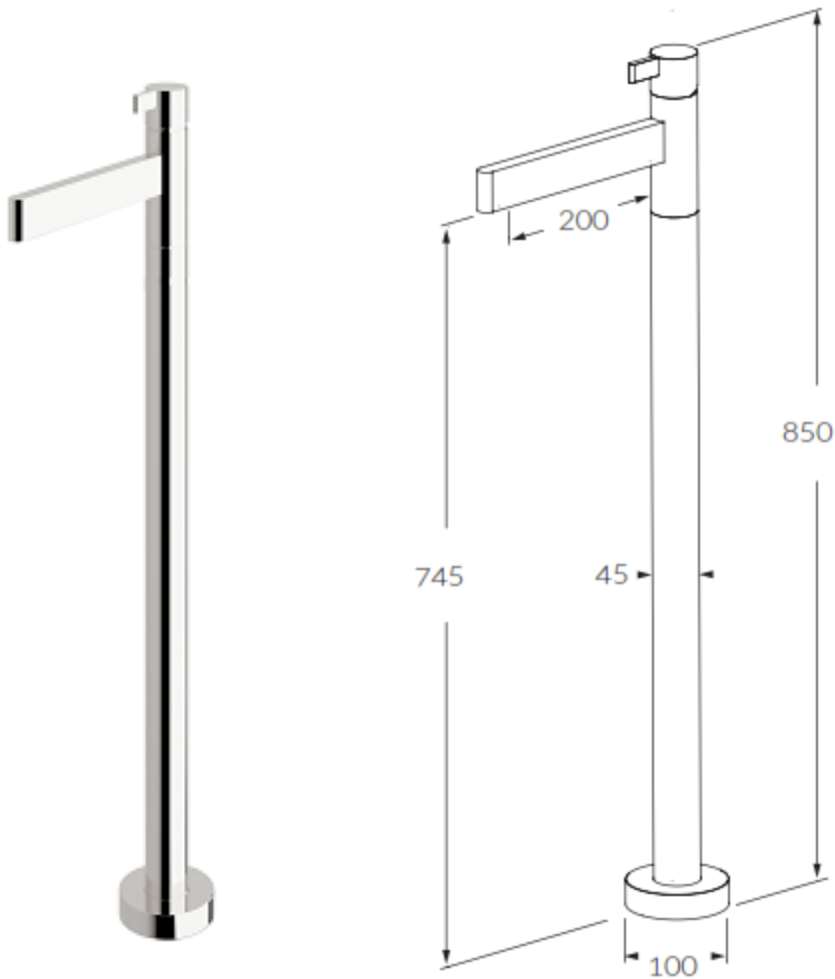

The last bastion of privacy, a space of peace and tranquillity, your Bathroom
Enjoy the look and feel of our European Bathroom fittings and fixtures.
Designed and made to the highest International and Australian standards.

CALIBRE