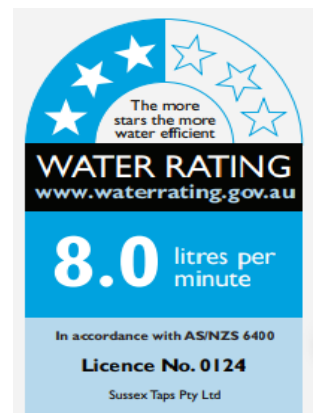

SYDNEY

Woollahra
163 Edgecliff Road
Woollahra NSW 2025
T 02 9386 9809

Crows Nest

113A Willoughby Road
Crows Nest NSW 2065
T 02 9460 6111

MELBOURNE

Richmond
229 Swan Street
Richmond VIC 3121
T 03 9428 9996

QUEENSLAND

Fortitude Valley
Shop 2, 826 Ann Street
Fortitude Valley QLD 4006
T 07 3852 6363

- Code: CIR-01
- Superior Quality
- Finish: Chrome
- Weight 5kgs
- WELS 3 Star Rating
- 8 Litres per minute
- Australian Standard (SAI)
- AS/NZS 3662:2005