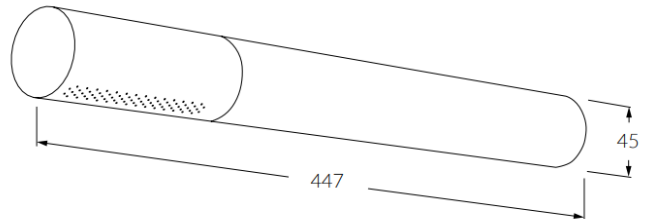

Circa Horizontal Shower

Product code: RSHH