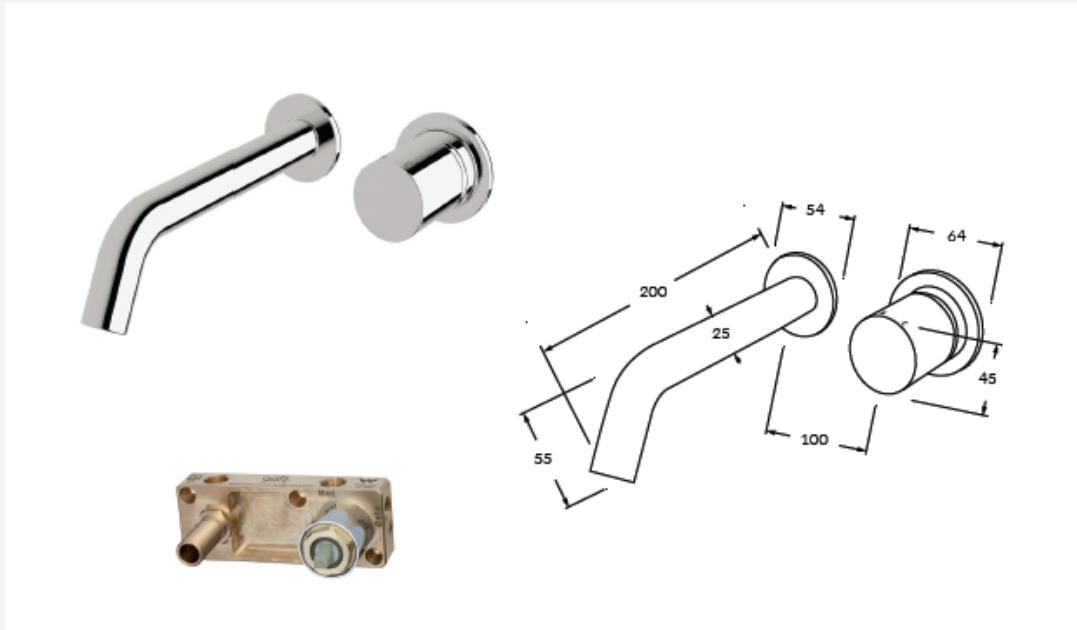

INFORMATION SHEET

Circa Wall Bath Mixer System RH 200mm

Product code: Available Options:
 CIR-05a Right hand operation
 CIR-05b Left hand operation

FEATURING THE SUSSEX MASTERFIT

A new innovative all-in-one plumbing unit that simplifies the installation process of mixer and outlet combinations.

- Made in Australia from high quality solid brass
- Precision engineered to Australian Standards
- Significant savings in Cost, Labour and Time
- Easy to install
- Mixers, outlets and backplates fit perfectly every time
- Standards 1/2" BSP connections for plumbing fittings
- Mixer cartridges fully serviceable after installation
- Generous tolerance for wall cover thicknesses