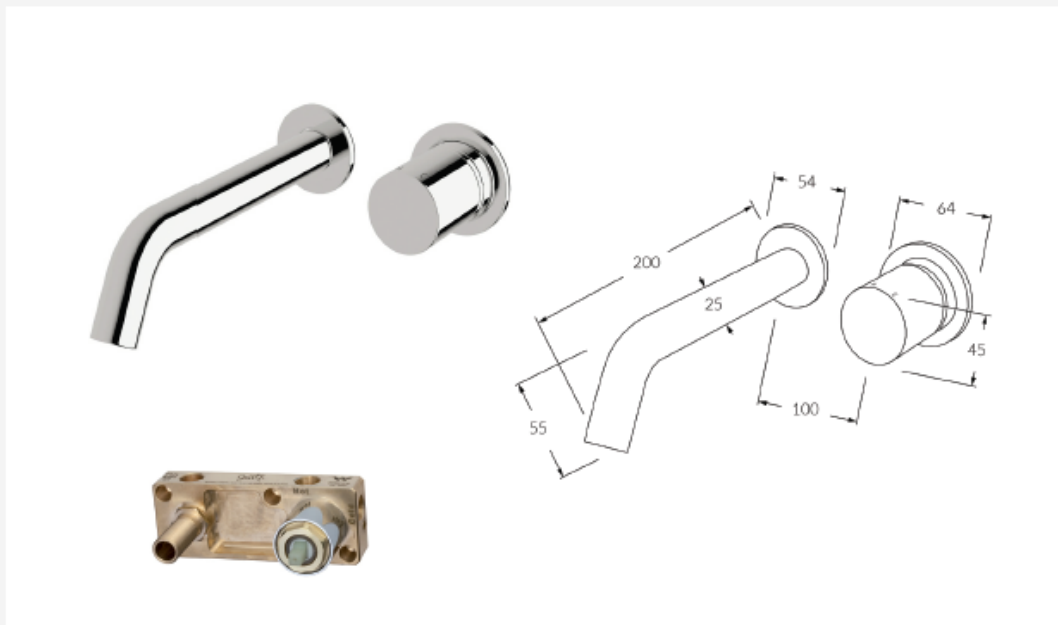

INFORMATION SHEET

Circa Wall Basin Mixer System RH 200mm

Product code:	Available Option:
CIR-09a	Right hand operation
CIR-09b	Left hand operation

FEATURING THE SUSSEX MASTERFIT

A new innovative all-in-one plumbing unit that simplifies the installation process of mixer and outlet combinations.

- Made in Australia from high quality solid brass
- Precision engineered to Australian Standards
- Significant savings in Cost, Labour and Time
- Easy to install
- Mixers, outlets and backplates fit perfectly every time
- Standards 1/2" BSP connections for plumbing fittings
- Mixer cartridges fully serviceable after installation
- Generous tolerance for wall cover thicknesses