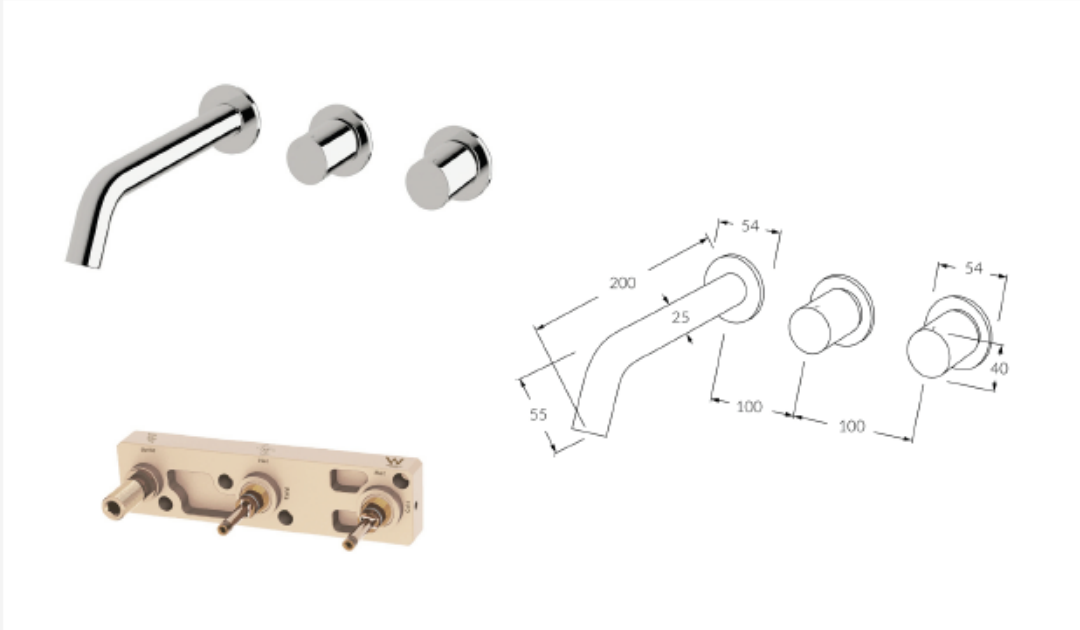

## Circa Wall Basin Hostess System RH 200mm

Product code: Available Option:  
 CIR-10a Right hand operation  
 CIR-10b Left hand operation

## FEATURING THE SUSSEX MASTERFIT

A new innovative all-in-one plumbing unit that simplifies the installation process of mixer and outlet combinations.

- Made in Australia from high quality solid brass
- Precision engineered to Australian Standards
- Significant savings in Cost, Labour and Time
- Easy to install
- Mixers, outlets and backplates fit perfectly every time
- Standards 1/2" BSP connections for plumbing fittings
- Mixer cartridges fully serviceable after installation
- Generous tolerance for wall cover thicknesses