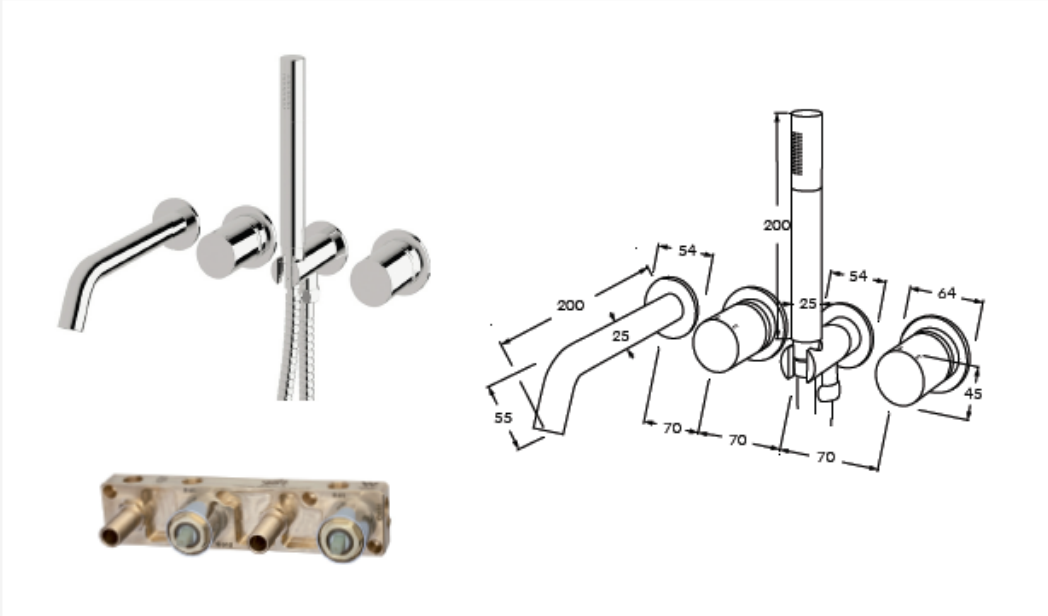

INFORMATION SHEET

Circa Bath Mixer System RH with Handshower 200mm

Product code:	Available Options:
CIR-14a	Right hand operation
CIR-14b	Left hand operation

FEATURING THE SUSSEX MASTERFIT

A new innovative all-in-one plumbing unit that simplifies the installation process of mixer and outlet combinations.

- Made in Australia from high quality solid brass
- Precision engineered to Australian Standards
- Significant savings in Cost, Labour and Time
- Easy to install
- Mixers, outlets and backplates fit perfectly every time
- Standards 1/2" BSP connections for plumbing fittings
- Simultaneous use of two outlets
- Mixer cartridges fully serviceable after installation
- Generous tolerance for wall cover thicknesses