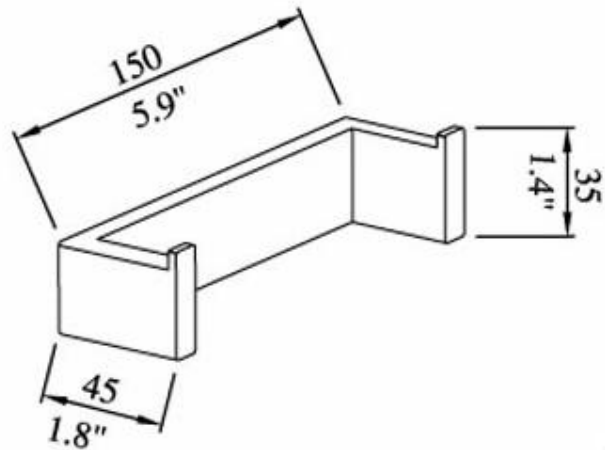

HAYTA DOUBLE ROBE HOOK

- Superior Quality
- Dimensions: W15xH45xD35mm
- Italian design
- Minimalist rectangular shape
- Stainless steel
- Polished or nickel brush finish

SYDNEY
Woollahra
163 Edgecliff Road
Woollahra NSW 2025
T 02 9386 9809