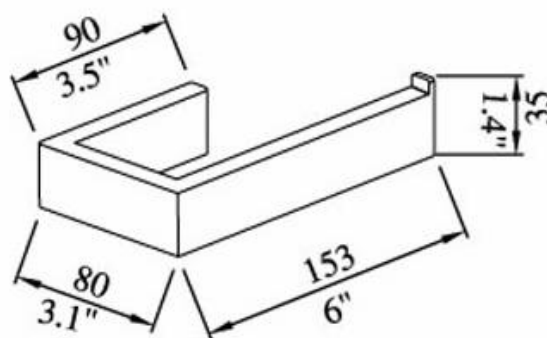

HAYTA TOILET ROLL HOLDER

- Superior Quality
- Dimensions: W153xH35xD80mm
- Italian design
- Minimalist rectangular shape
- Stainless steel
- Polished or nickel brush finish

SYDNEY
Woollahra
163 Edgecliff Road
Woollahra NSW 2025
T 02 9386 9809