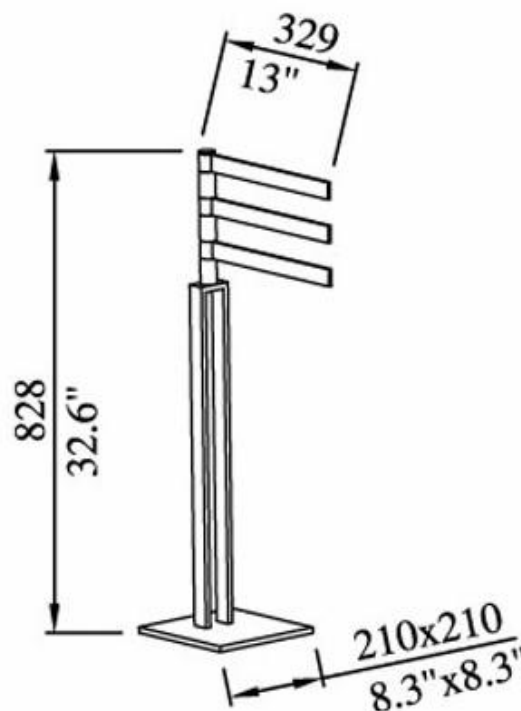

- Superior Quality
- Italian design
- Minimalist shape
- Stainless steel
- Polished or nickel brush finish