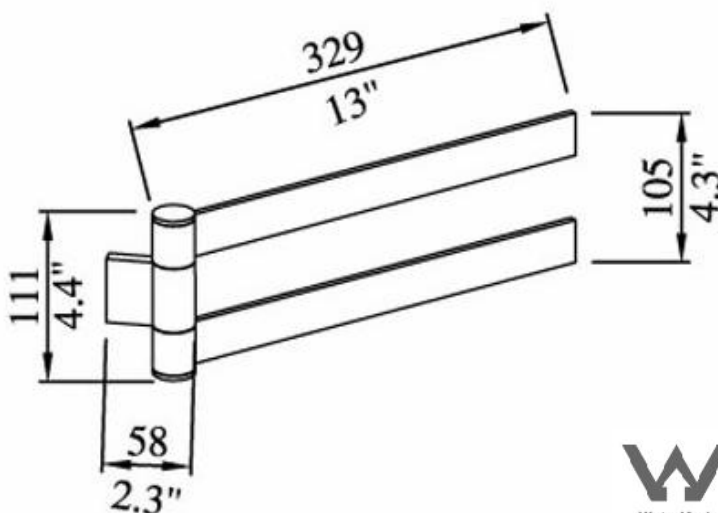

The last bastion of privacy, a space of peace and tranquillity, your Bathroom
Enjoy the look and feel of our European Bathroom fittings and fixtures.
Designed and made to the highest International and Australian standards.

HAYTA WALL HUNG ROTATABLE TOWEL RACK POLISHED

- Superior Quality
- Italian design
- Dimensions: W329xH105xD58mm
- Minimalist shape
- Stainless steel
- Polished or nickel brush finish

Australian Standard