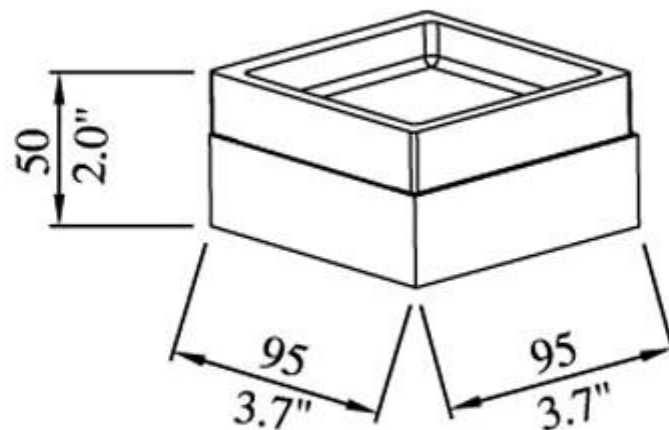

- Superior Quality
- Italian design
- Stainless steel