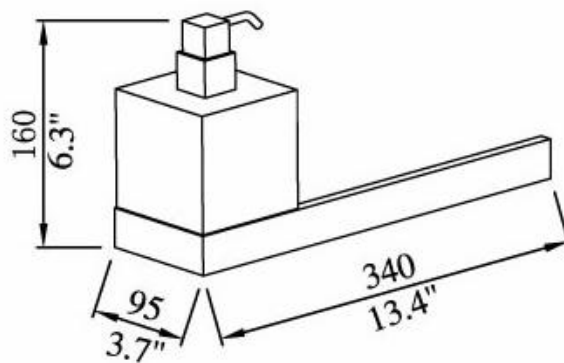

Chatswood NSW 2067

T 02 9882 2044

MELBOURNE

Richmond

229 Swan Street

Richmond VIC 3121

T 03 9428 9996

- Superior Quality
- Italian design
- Stainless steel