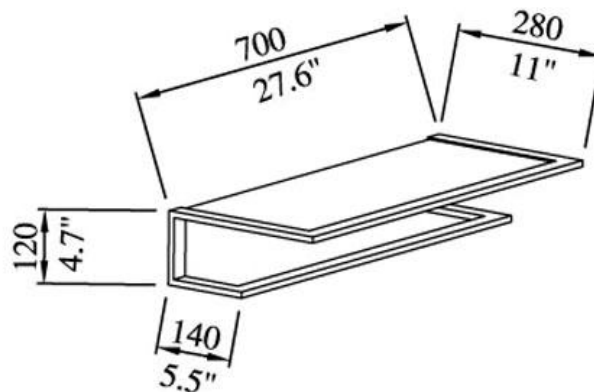

The last bastion of privacy, a space of peace and tranquillity, your Bathroom
Enjoy the look and feel of our European Bathroom fittings and fixtures.
Designed and made to the highest International and Australian standards.

HAYTA TOWEL RACK POLISHED

- Superior Quality
- Italian design
- Stainless steel

SYDNEY
Woollahra
163 Edgecliff Road
Woollahra NSW 2025
T 02 9386 9809

Chatswood
Unit 36/28 Barcoo Street
Chatswood NSW 2067
T 02 9882 2044

MELBOURNE
Richmond
229 Swan Street
Richmond VIC 3121
T 03 9428 9996