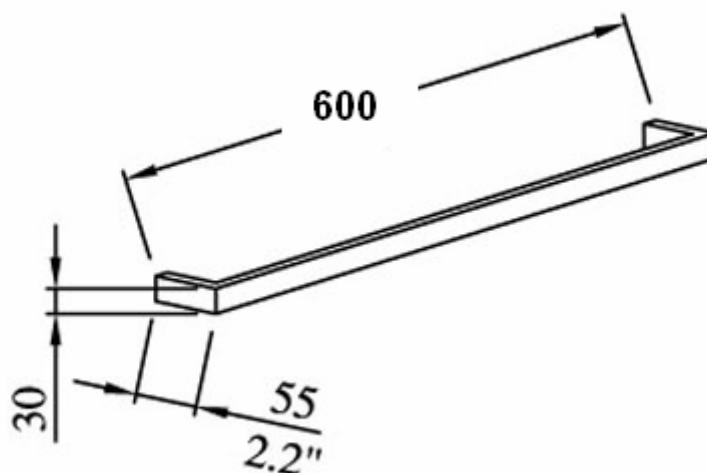

HAYTA TOWEL BAR

- Code: COCO014b
- Italian design
- Highly stylized collection
- Made from Stainless steel
- Polished or nickel brush finish

WaterMark
LIC: WMKA00381
SAI GLOBAL

Australian
Standard

SYDNEY
Woollahra
163 Edgecliff Road
Woollahra NSW 2025
T 02 9386 9809